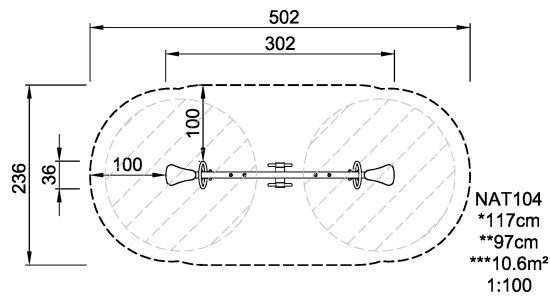

<b>Product Line</b>	Traditional Play
<b>Category</b>	Seesaws
<b>Age group</b>	3 - 8
<b>Max. fall height (CM)</b>	117
<b>Total height (CM)</b>	97
<b>Safety Zone</b>	10.6 m2

**SUR-FACE**

\* = Highest designated play surface.  
\*\* = Total height of product.