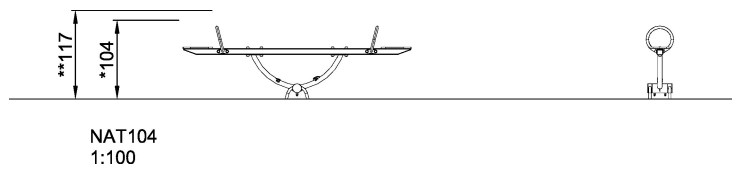

**NAT104**  
**Horse ride**

This seesaw is working in smooth rocking movements, providing the classic game of seesawing. The cooperation needed and the rocking movement is a good trainer of children's empathy, team-work and sense of space and balance.

<b>Product Line</b>	Traditional Play
<b>Category</b>	Seesaws
<b>Age group</b>	3 - 8
<b>Max. fall height (CM)</b>	117
<b>Total height (CM)</b>	97
<b>Safety Zone</b>	10.6 m2

**SUR-FACE**

\* = Highest designated play surface.  
\*\* = Total height of product.