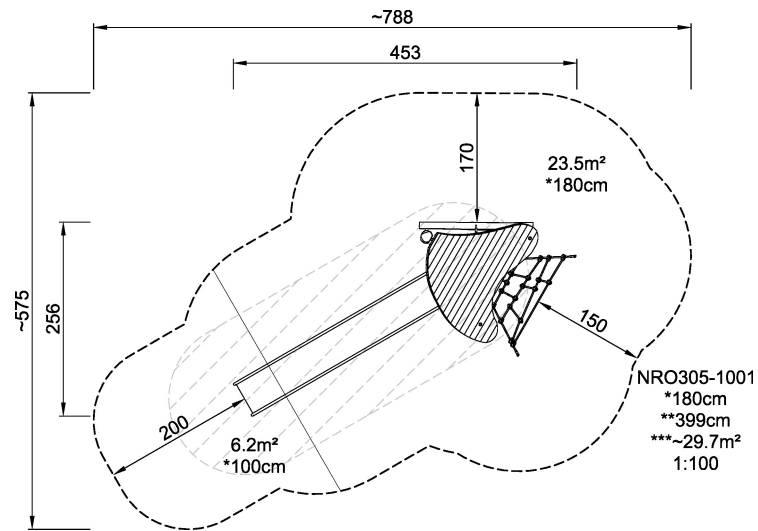

NRO305

Tower slide h=200 cm

KOMPAN[®]
Let's play

Product is available as FSC® Certified (FSC® C004450) robinia wood on request.

Product Line	Organic Robinia
Category	Traditional play, Sand and water play
Age group	4 - 12
Max. fall height (CM)	180
Total height (CM)	399
Safety Zone	29.7 m2

**IN-
GROU.**

* = Highest designated play surface.
** = Total height of product.

Weight/heaviest parts	kg.	Installation (Manpower)	Persons
Concrete required	NaN m3	Installation (Hours)	Hours
Foundation amount/footing	NaN	Excavation	NaN m3