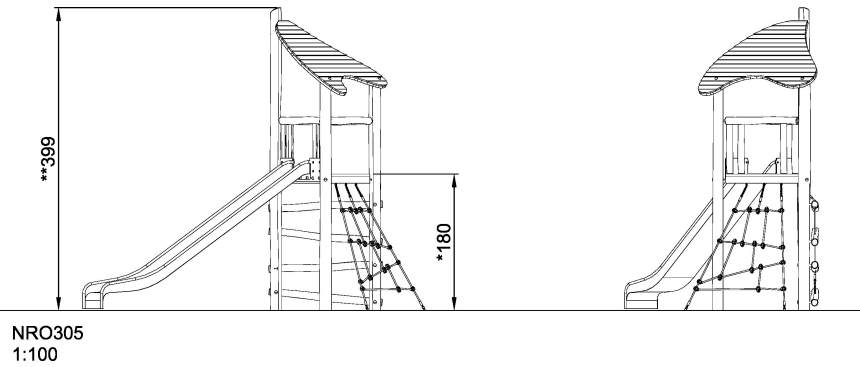

NRO305

Tower slide h=200 cm

KOMPAN[®]
Let's play

Product is available as FSC® Certified (FSC® C004450) robinia wood on request.

Product Line	Organic Robinia
Category	Traditional play, Sand and water play
Age group	4 - 12
Max. fall height (CM)	180
Total height (CM)	399
Safety Zone	29.7 m2

**IN-
GROU.**

* = Highest designated play surface.
** = Total height of product.

Weight/heaviest parts	kg.	Installation (Manpower)	Persons
Concrete required	NaN m3	Installation (Hours)	Hours
Foundation amount/footing	NaN	Excavation	NaN m3