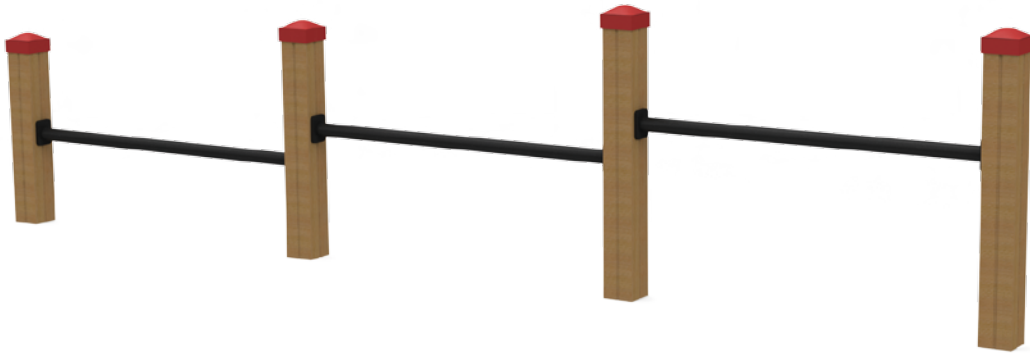

161 BARRE DI FLESSIONE

CATALOG COLLECTION	LET'S GET PHYSICAL
DIMENSIONS (in cm)	310 x 9 x 110
COMPOSITION	- n°4 timber poles with top cover cap - n°3 powder coated Ø40mm metal tubulars crossbars - n°1 pole with instructions panel