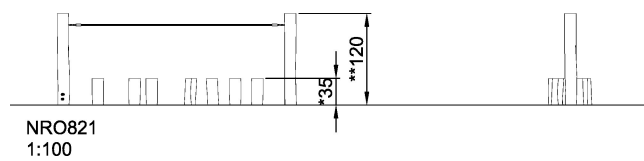

NRO821

Balance Posts with rope

KOMPAN[®]
Let's play

Product is available as FSC® Certified (FSC® C004450) robinia wood on request.

Product Line	Organic Robinia
Category	Traditional play, Sand and water play
Age group	4 - 12
Max. fall height (CM)	35
Total height (CM)	120
Safety Zone	19.3 m2

**IN-
GROU.**

* = Highest designated play surface.
** = Total height of product.

Weight/heaviest parts	kg.	Installation (Manpower)	Persons
Concrete required	NaN m3	Installation (Hours)	Hours
Foundation amount/footing	NaN	Excavation	NaN m3