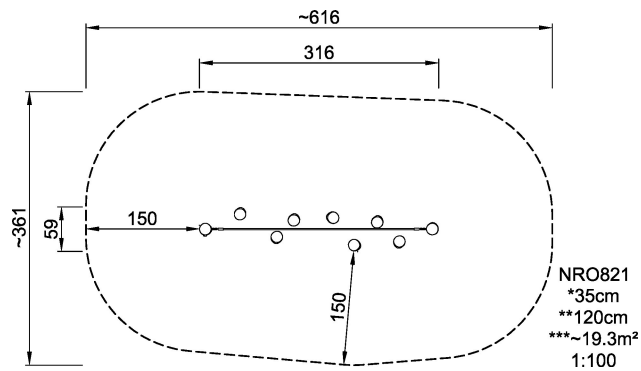

NRO821

Balance Posts with rope

KOMPAN[®]
Let's play

Product is available as FSC® Certified (FSC® C004450) robinia wood on request.

Product Line	Organic Robinia
Category	Traditional play, Sand and water play
Age group	4 - 12
Max. fall height (CM)	35
Total height (CM)	120
Safety Zone	19.3 m2

**IN-
GROU.**

* = Highest designated play surface.
** = Total height of product.

Weight/heaviest parts	kg.	Installation (Manpower)	Persons
Concrete required	NaN m3	Installation (Hours)	Hours
Foundation amount/footing	NaN	Excavation	NaN m3