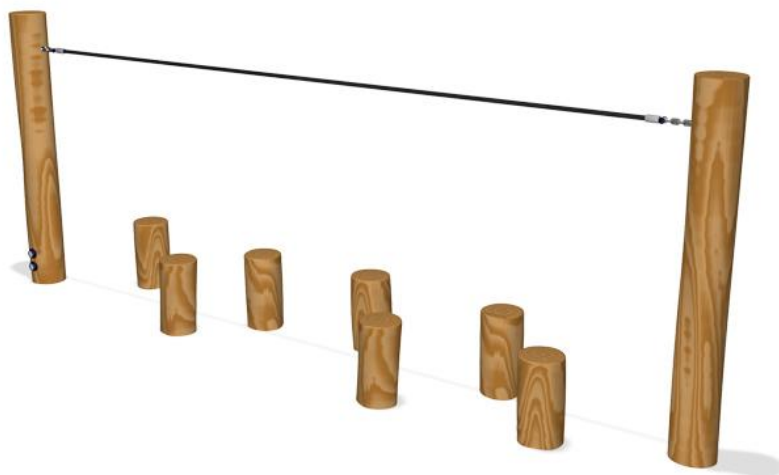

NRO821

Balance Posts with rope

KOMPAN[®]
Let's play

Product is available as FSC® Certified (FSC® C004450) robinia wood on request.

Product Line	Organic Robinia
Category	Traditional play, Sand and water play
Age group	4 - 12
Max. fall height (CM)	35
Total height (CM)	120
Safety Zone	19.3 m2

**IN-
GROU.**

* = Highest designated play surface.
** = Total height of product.

Weight/heaviest parts	kg.	Installation (Manpower)	Persons
Concrete required	NaN m3	Installation (Hours)	Hours
Foundation amount/footing	NaN	Excavation	NaN m3