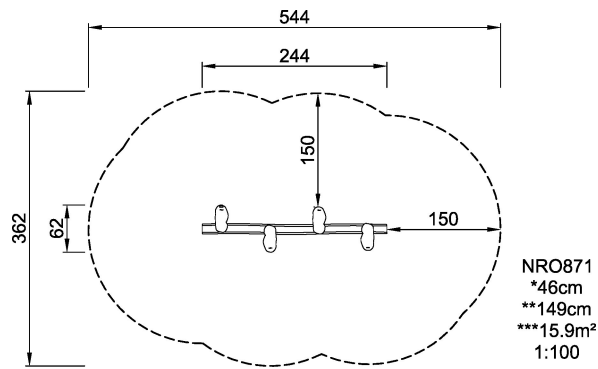

# NRO871 Balance Plus

Product is available as FSC® Certified (FSC® C004450) robinia wood on request.

<b>Product Line</b>	Organic Robinia
<b>Category</b>	Traditional play, Sand and water play
<b>Age group</b>	4 - 12
<b>Max. fall height (CM)</b>	46
<b>Total height (CM)</b>	149
<b>Safety Zone</b>	15.9 m2

IN-  
GROU.

NRO871-1001  
1:100

\* = Highest designated play surface.  
\*\* = Total height of product.

<b>Weight/heaviest parts</b>	kg.	<b>Installation (Manpower)</b>	Persons
<b>Concrete required</b>	NaN m <sup>3</sup>	<b>Installation (Hours)</b>	Hours
<b>Foundation amount/footing</b>	NaN	<b>Excavation</b>	NaN m <sup>3</sup>