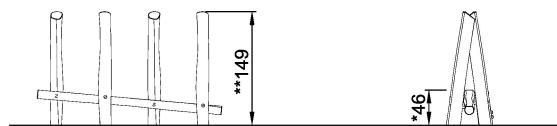

# NRO871 Balance Plus

Product is available as FSC® Certified (FSC® C004450) robinia wood on request.

<b>Product Line</b>	Organic Robinia
<b>Category</b>	Traditional play, Sand and water play
<b>Age group</b>	4 - 12
<b>Max. fall height (CM)</b>	46
<b>Total height (CM)</b>	149
<b>Safety Zone</b>	15.9 m2

IN-  
GROU.

NRO871-1001  
1:100

\* = Highest designated play surface.  
\*\* = Total height of product.

<b>Weight/heaviest parts</b>	kg.	<b>Installation (Manpower)</b>	Persons
<b>Concrete required</b>	NaN m <sup>3</sup>	<b>Installation (Hours)</b>	Hours
<b>Foundation amount/footing</b>	NaN	<b>Excavation</b>	NaN m <sup>3</sup>