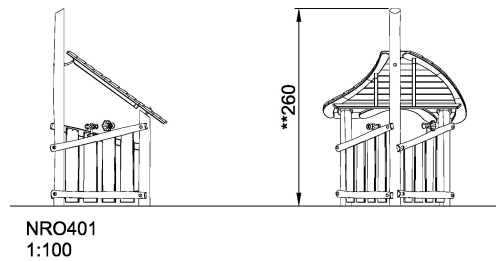

NRO401

Playhouse with roof

Product is available as FSC® Certified (FSC® C004450) robinia wood on request.

Product Line	Traditional Play
Category	Playhouses
Age group	1 - 6
Total height (CM)	260
Safety Zone	16.6 m ²

IN-
GROU.

ASTM

* = Highest designated play surface.
 ** = Total height of product.

Weight/heaviest parts	kg.	Installation (Manpower)	Persons
Concrete required	NaN m ³	Installation (Hours)	Hours
Foundation amount/footing	NaN	Excavation	NaN m ³