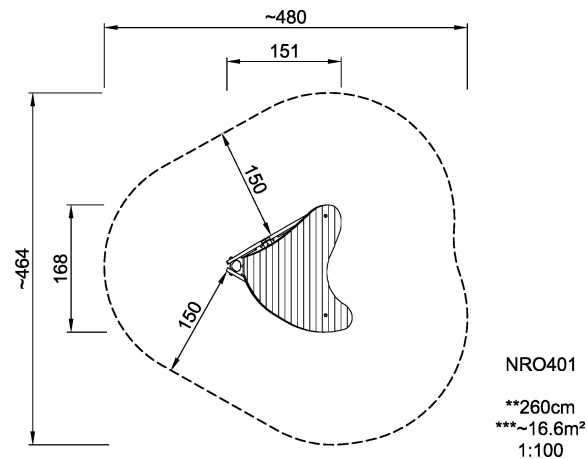

NRO401

Playhouse with roof

Product is available as FSC® Certified (FSC® C004450) robinia wood on request.

Product Line	Traditional Play
Category	Playhouses
Age group	1 - 6
Total height (CM)	260
Safety Zone	16.6 m ²

IN-
GROU.

ASTM

* = Highest designated play surface.
 ** = Total height of product.

Weight/heaviest parts	kg.	Installation (Manpower)	Persons
Concrete required	NaN m ³	Installation (Hours)	Hours
Foundation amount/footing	NaN	Excavation	NaN m ³