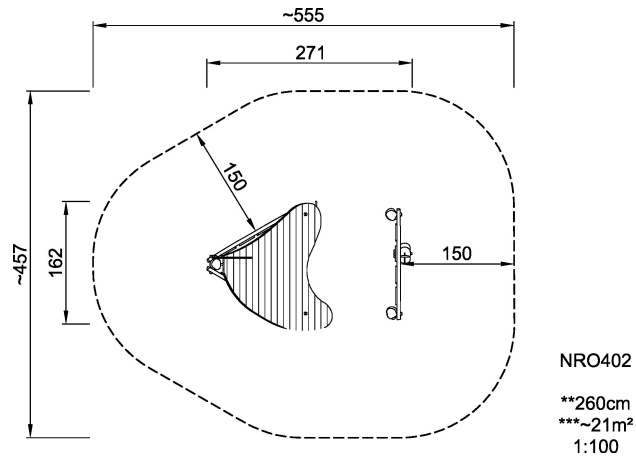

# Playhouse with roof & wall

Product is available as FSC® Certified (FSC® C004450) robinia wood on request.

<b>Product Line</b>	Traditional Play
<b>Category</b>	Playhouses
<b>Age group</b>	1 - 6
<b>Total height (CM)</b>	260
<b>Safety Zone</b>	21 m2

IN-  
GROU.

ASTM

\* = Highest designated play surface.  
 \*\* = Total height of product.

<b>Weight/heaviest parts</b>	kg.	<b>Installation (Manpower)</b>	Persons
<b>Concrete required</b>	NaN m <sup>3</sup>	<b>Installation (Hours)</b>	Hours
<b>Foundation amount/footing</b>	NaN	<b>Excavation</b>	NaN m <sup>3</sup>