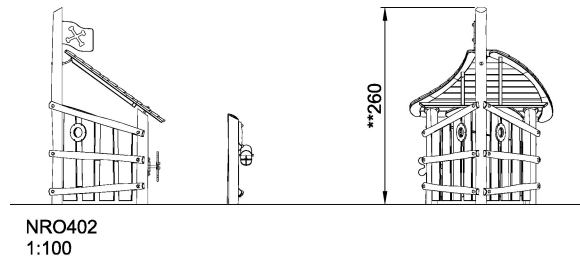

# Playhouse with roof & wall

Product is available as FSC® Certified (FSC® C004450) robinia wood on request.

<b>Product Line</b>	Traditional Play
<b>Category</b>	Playhouses
<b>Age group</b>	1 - 6
<b>Total height (CM)</b>	260
<b>Safety Zone</b>	21 m2

IN-  
GROU.

ASTM

\* = Highest designated play surface.  
 \*\* = Total height of product.

<b>Weight/heaviest parts</b>	kg.	<b>Installation (Manpower)</b>	Persons
<b>Concrete required</b>	NaN m <sup>3</sup>	<b>Installation (Hours)</b>	Hours
<b>Foundation amount/footing</b>	NaN	<b>Excavation</b>	NaN m <sup>3</sup>