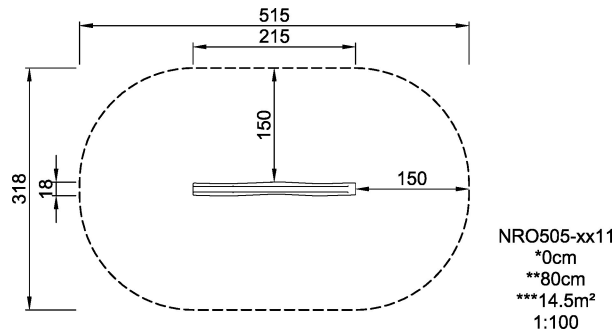

NRO505

Angled Water Runnel

KOMPAN[®]
Let's play

Product is available as FSC® Certified (FSC® C004450) robinia wood on request.

| | |
|--------------------------|---------------------------------------|
| Product Line | Organic Robinia |
| Category | Traditional play, Sand and water play |
| Age group | 2 - 12 |
| Total height (CM) | 80 |
| Safety Zone | 14.5 m2 |

SOCIALIZE

CONSTRUCT

DRAMATIC
PLAY

INCLUSIVE

IN-
GROU.

ADA / INCLUSIVE

ASTM

* = Highest designated play surface.
** = Total height of product.