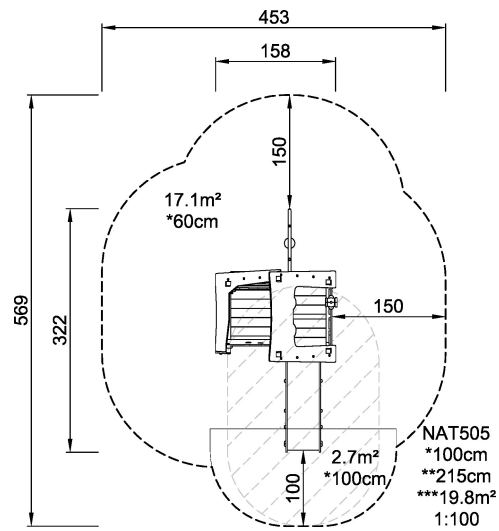

NAT505 Tree House

The climbing rope combination on the upper level supports spatial awareness development by letting even the youngest players climb and jump.

Product Line	Themed Play
Category	Toddler play
Age group	1 - 4
Max. fall height (CM)	100
Total height (CM)	215
Safety Zone	19.8 m ²

**SUR-
FACE**

* = Highest designated play surface.
** = Total height of product.

Weight/heaviest parts	kg.	Installation (Manpower)	Persons
Concrete required	NaN m3	Installation (Hours)	Hours
Foundation amount/footing	NaN	Excavation	NaN m3