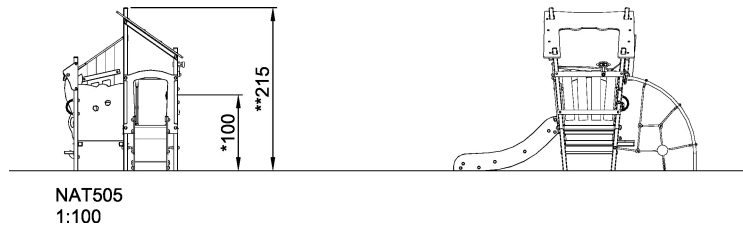

NAT505 Tree House

The climbing rope combination on the upper level supports spatial awareness development by letting even the youngest players climb and jump.

Product Line	Themed Play
Category	Toddler play
Age group	1 - 4
Max. fall height (CM)	100
Total height (CM)	215
Safety Zone	19.8 m ²

**SUR-
FACE**

* = Highest designated play surface.
** = Total height of product.

Weight/heaviest parts	kg.	Installation (Manpower)	Persons
Concrete required	NaN m3	Installation (Hours)	Hours
Foundation amount/footing	NaN	Excavation	NaN m3