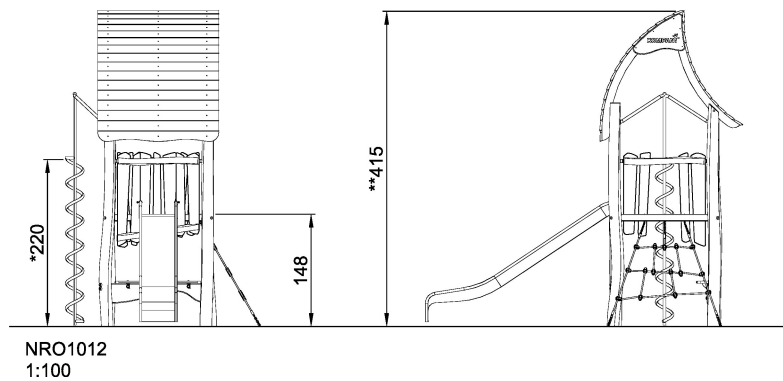

NRO1012

Forest Tower With Curly Climber

KOMPAN[®]
Let's play

Play tower with organic roof & curly climber. Tower access by angled climbing net. Curly climber or slide exits. Below the panel there is a play counter. The product is available in 3 versions: 1: Untreated Robinia wood. 2: Brown oiled wood. 3: Combined color and untreated wood. FSC® Certified (FSC® C004450) robinia wood on request.

Product Line	Organic Robinia
Category	Multi play structures
Age group	4 - 10
Max. fall height (CM)	220
Total height (CM)	415
Safety Zone	31.1 m ²

SOCIALIZE

CLIMB

SLIDE

DRAMATIC
PLAY

IN-
GROU.

* = Highest designated play surface.
** = Total height of product.