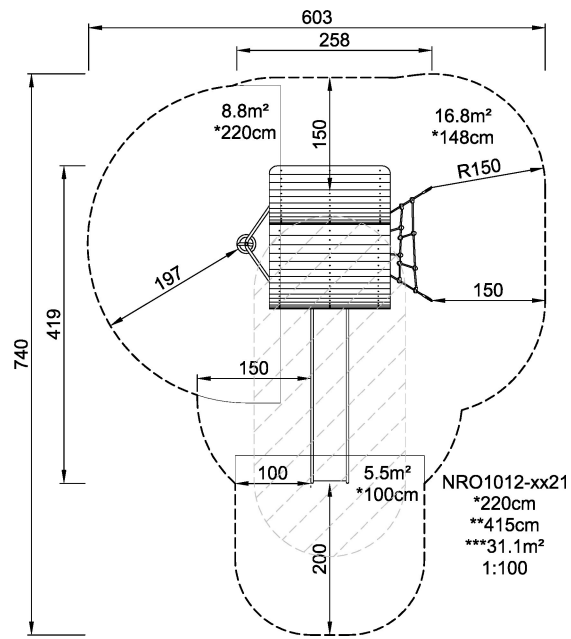

Product Line	Organic Robinia
Category	Multi play structures
Age group	4 - 10
Max. fall height (CM)	220
Total height (CM)	415
Safety Zone	31.1 m ²

SOCIALIZE

CLIMB

SLIDE

DRAMATIC
PLAY

IN-
GROU.

* = Highest designated play surface.
** = Total height of product.