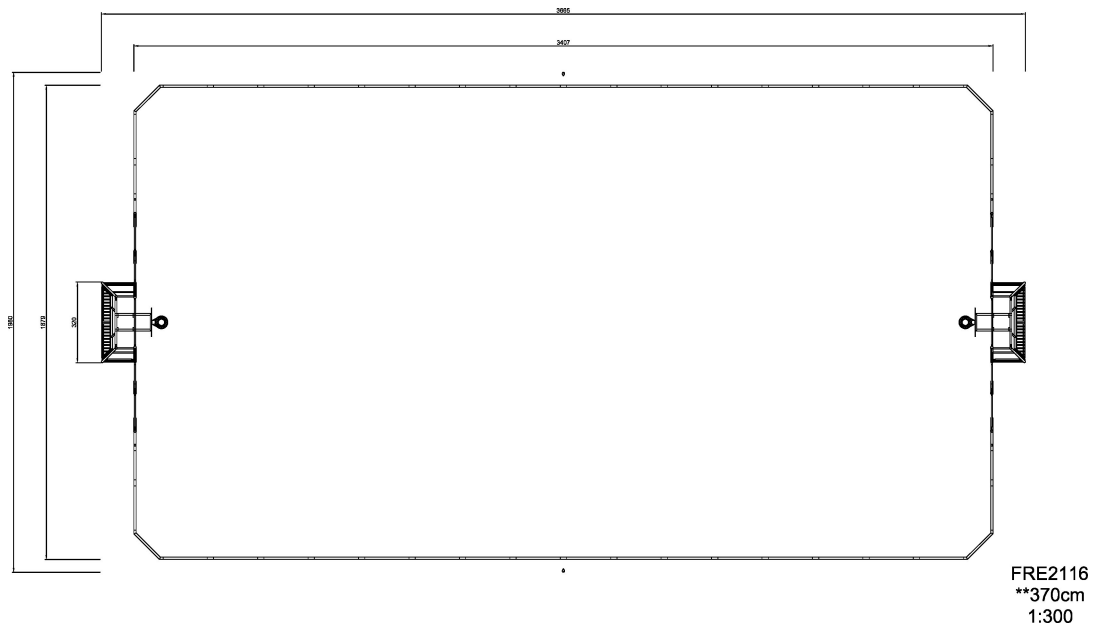

# COSMOS Pitch 19x36 m

A multisport pitch includes two goals with built in basketball hoops and a height adjustable multisport net in the middle of the play area. The panels in the goal area have engraved sport motifs. The goals have removable anti-moped barriers for wheelchair access and the lower barriers have lower profile for grass edge protection with water drainage holes. The pitch is based on a modular system. The dimensions of the pitch can be customized according to individual requirements. The HD polyethylene panels can be supplied in different standard colors. The pitch can also be equipped with a number of additional activities

<b>Product Line</b>	Multi Use Games Area
<b>Category</b>	Cosmos Multi Sport
<b>Age group</b>	3+
<b>Total height (CM)</b>	370

SOCIALIZE

RULES PLAY

INCLUSIVE

IN-  
GROU.

ADA / INCLUSIVE

ASTM

\* = Highest designated play surface.  
\*\* = Total height of product.