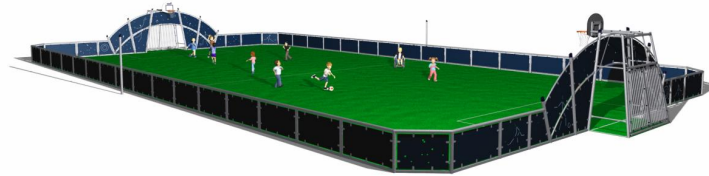

# COSMOS Pitch 19x36 m

A multisport pitch includes two goals with built in basketball hoops and a height adjustable multisport net in the middle of the play area. The panels in the goal area have engraved sport motifs. The goals have removable anti-moped barriers for wheelchair access and the lower barriers have lower profile for grass edge protection with water drainage holes. The pitch is based on a modular system. The dimensions of the pitch can be customized according to individual requirements. The HD polyethylene panels can be supplied in different standard colors. The pitch can also be equipped with a number of additional activities

<b>Product Line</b>	Multi Use Games Area
<b>Category</b>	Cosmos Multi Sport
<b>Age group</b>	3+
<b>Total height (CM)</b>	370

SOCIALIZE

RULES PLAY

INCLUSIVE

IN-  
GROU.

ADA / INCLUSIVE

ASTM

\* = Highest designated play surface.  
\*\* = Total height of product.