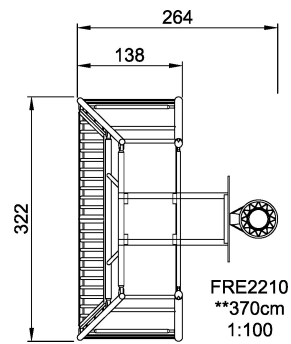

FRE2210

COSMOS Multigoal 3m

Product Line	Multi Use Games Area
Category	Cosmos Multi Sport
Age group	3+
Total height (CM)	370

SOCIALIZE

RULES PLAY

INCLUSIVE

SURFACE

IN-GROU.

ADA / INCLUSIVE

ASTM

* = Highest designated play surface.
** = Total height of product.

Weight/heaviest parts	kg.	Installation (Manpower)	1 Persons
Concrete required	NaN m3	Installation (Hours)	5 Hours
Foundation amount/footing	NaN	Excavation	NaN m3