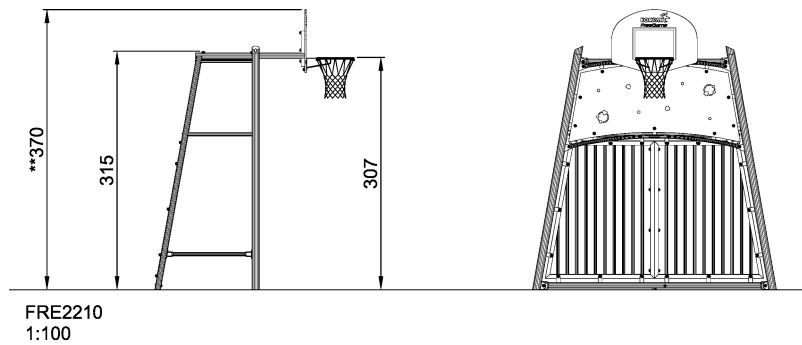

FRE2210

COSMOS Multigoal 3m

Product Line	Multi Use Games Area
Category	Cosmos Multi Sport
Age group	3+
Total height (CM)	370

SOCIALIZE

RULES PLAY

INCLUSIVE

SURFACE

IN-GROU.

ADA / INCLUSIVE

ASTM

* = Highest designated play surface.
** = Total height of product.

Weight/heaviest parts	kg.	Installation (Manpower)	1 Persons
Concrete required	NaN m3	Installation (Hours)	5 Hours
Foundation amount/footing	NaN	Excavation	NaN m3