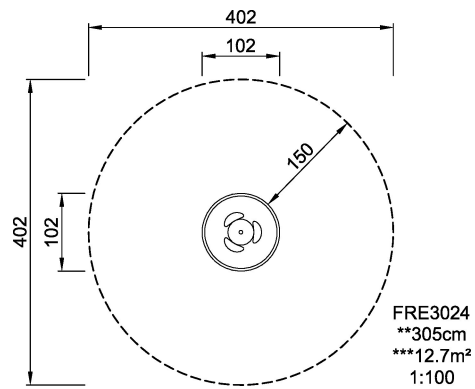

FRE3024 Basket Metal

Product Line	Multi Use Games Area
Category	Goals & Accessories
Age group	3+
Total height (CM)	305
Safety Zone	12.7 m2

SOCIALIZE

RULES PLAY

INCLUSIVE

IN-
GROU.

ASTM

* = Highest designated play surface.
** = Total height of product.