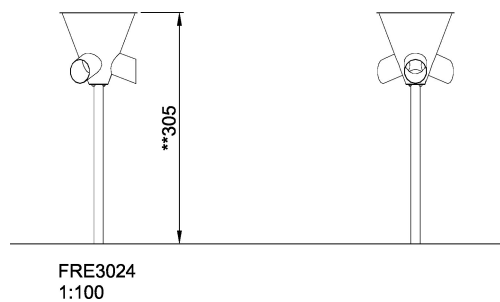

FRE3024 Basket Metal

Product Line	Multi Use Games Area
Category	Goals & Accessories
Age group	3+
Total height (CM)	305
Safety Zone	12.7 m2

SOCIALIZE

RULES PLAY

INCLUSIVE

IN-
GROU.

ASTM

* = Highest designated play surface.
** = Total height of product.