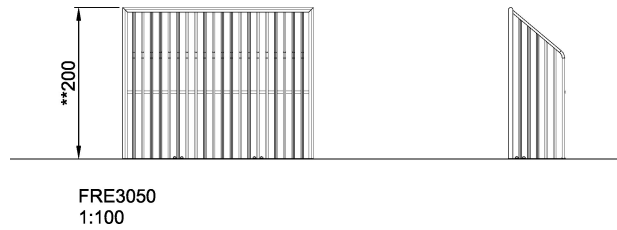

Stand alone goals offers all kinds of ball & stick games in public settings.

<b>Product Line</b>	Multi Use Games Area
<b>Category</b>	Goals & Accessories
<b>Age group</b>	3+
<b>Total height (CM)</b>	200

**SUR-  
FACE**

**IN-  
GROU.**

**ASTM**

\* = Highest designated play surface.  
\*\* = Total height of product.

<b>Weight/heaviest parts</b>	kg.	<b>Installation (Manpower)</b>	1 Persons
<b>Concrete required</b>	NaN m3	<b>Installation (Hours)</b>	2 Hours
<b>Foundation amount/footing</b>	NaN	<b>Excavation</b>	NaN m3