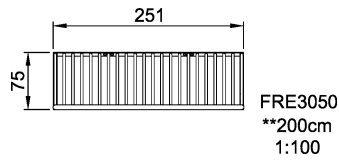

Stand alone goals offers all kinds of ball & stick games in public settings.

<b>Product Line</b>	Multi Use Games Area
<b>Category</b>	Goals & Accessories
<b>Age group</b>	3+
<b>Total height (CM)</b>	200

**SUR-  
FACE**

**IN-  
GROU.**

**ASTM**

\* = Highest designated play surface.  
\*\* = Total height of product.

<b>Weight/heaviest parts</b>	kg.	<b>Installation (Manpower)</b>	1 Persons
<b>Concrete required</b>	NaN m3	<b>Installation (Hours)</b>	2 Hours
<b>Foundation amount/footing</b>	NaN	<b>Excavation</b>	NaN m3