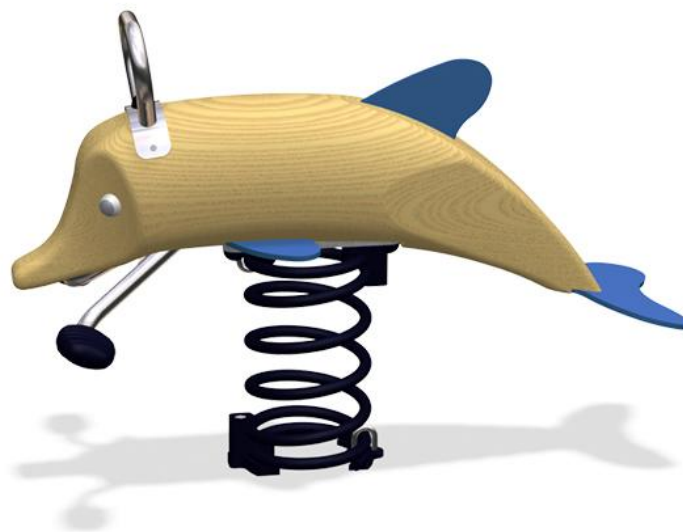

NRO111
Dolphin Springer

The product is available as FSC® Certified (FSC® C004450) robinia wood on request.

Product Line	Organic Robinia
Category	Traditional play, Sand and water play
Age group	3 - 8
Max. fall height (CM)	57
Total height (CM)	69
Safety Zone	7.3 m ²

**SUR-
FACE**

ASTM

* = Highest designated play surface.
** = Total height of product.

Weight/heaviest parts	kg.	Installation (Manpower)	Persons
Concrete required	NaN m3	Installation (Hours)	Hours
Foundation amount/footing	NaN	Excavation	NaN m3