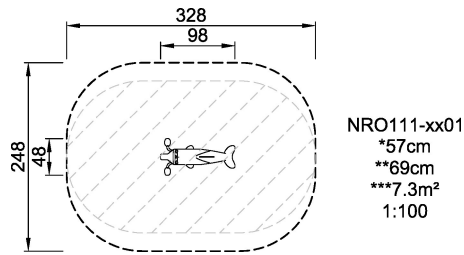

NRO111
Dolphin Springer

The product is available as FSC® Certified (FSC® C004450) robinia wood on request.

Product Line	Organic Robinia
Category	Traditional play, Sand and water play
Age group	3 - 8
Max. fall height (CM)	57
Total height (CM)	69
Safety Zone	7.3 m ²

**SUR-
FACE**

ASTM

* = Highest designated play surface.
** = Total height of product.

Weight/heaviest parts	kg.	Installation (Manpower)	Persons
Concrete required	NaN m3	Installation (Hours)	Hours
Foundation amount/footing	NaN	Excavation	NaN m3