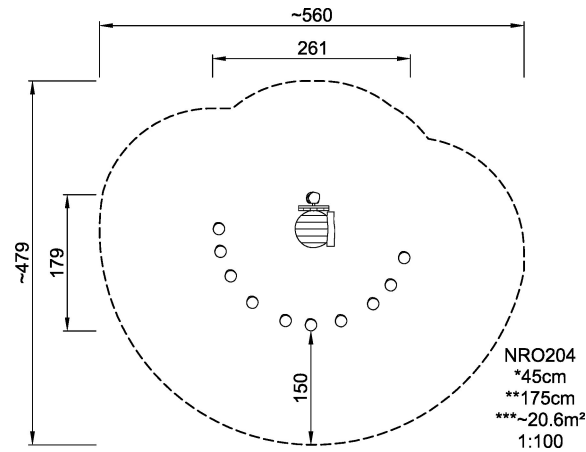

NRO204

Fairytale throne with 10 pole seats

KOMPAN[®]
Let's play

Product is available as FSC® Certified (FSC® C004450) robinia wood on request

Product Line	Organic Robinia
Category	Traditional play, Sand and water play
Age group	1 - 12
Max. fall height (CM)	45
Total height (CM)	175
Safety Zone	20.6 m2

IN-
GROU.

* = Highest designated play surface.
** = Total height of product.

Weight/heaviest parts	kg.	Installation (Manpower)	Persons
Concrete required	NaN m ³	Installation (Hours)	Hours
Foundation amount/footing	NaN	Excavation	NaN m ³