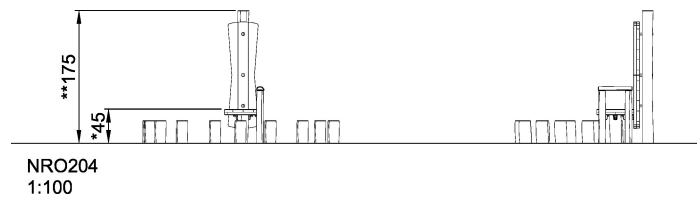

NRO204

Fairytale throne with 10 pole seats

KOMPAN[®]
Let's play

Product is available as FSC® Certified (FSC® C004450) robinia wood on request

Product Line	Organic Robinia
Category	Traditional play, Sand and water play
Age group	1 - 12
Max. fall height (CM)	45
Total height (CM)	175
Safety Zone	20.6 m2

IN-
GROU.

* = Highest designated play surface.
** = Total height of product.

Weight/heaviest parts	kg.	Installation (Manpower)	Persons
Concrete required	NaN m ³	Installation (Hours)	Hours
Foundation amount/footing	NaN	Excavation	NaN m ³