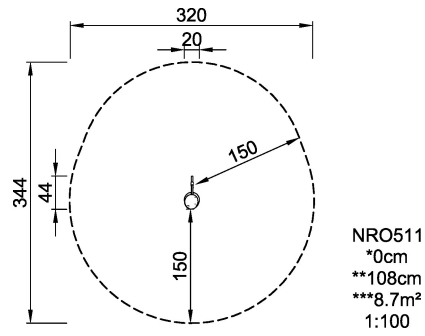

NRO511 Gas Pump 1

Product is available as FSC® Certified (FSC® C004450) robinia wood on request.

Product Line	Organic Robinia
Category	Traditional play, Sand and water play
Age group	2 - 10
Total height (CM)	108
Safety Zone	8.7 m2

INCLUSIVE

**SUR-
FACE**

ADA / INCLUSIVE

ASTM

NRO511
1:100

* = Highest designated play surface.
** = Total height of product.

Weight/heaviest parts	kg.	Installation (Manpower)	Persons
Concrete required	NaN m ³	Installation (Hours)	Hours
Foundation amount/footing	NaN	Excavation	NaN m ³