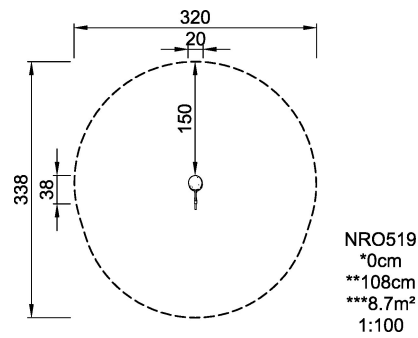

NRO519 Gas Pump 2

Product is available as FSC® Certified (FSC® C004450) robinia wood on request.

Product Line	Organic Robinia
Category	Traditional play, Sand and water play
Age group	2 - 10
Total height (CM)	108
Safety Zone	8.7 m2

INCLUSIVE

**SUR-
FACE**

ADA / INCLUSIVE

ASTM

NRO519
1:100

* = Highest designated play surface.
** = Total height of product.

Weight/heaviest parts	kg.	Installation (Manpower)	Persons
Concrete required	NaN m ³	Installation (Hours)	Hours
Foundation amount/footing	NaN	Excavation	NaN m ³