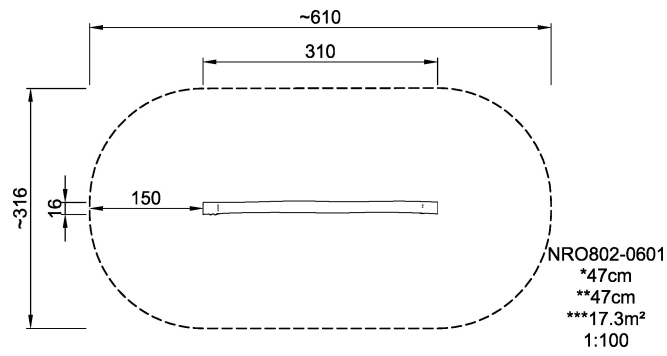

# Single balance beam

Product is available as FSC® Certified (FSC® C004450) robinia wood on request.

<b>Product Line</b>	Organic Robinia
<b>Category</b>	Traditional play, Sand and water play
<b>Age group</b>	3 - 12
<b>Max. fall height (CM)</b>	47
<b>Total height (CM)</b>	47
<b>Safety Zone</b>	17.3 m2

IN-  
GROU.

\* = Highest designated play surface.  
\*\* = Total height of product.

<b>Weight/heaviest parts</b>	kg.	<b>Installation (Manpower)</b>	Persons
<b>Concrete required</b>	NaN m3	<b>Installation (Hours)</b>	Hours
<b>Foundation amount/footing</b>	NaN	<b>Excavation</b>	NaN m3