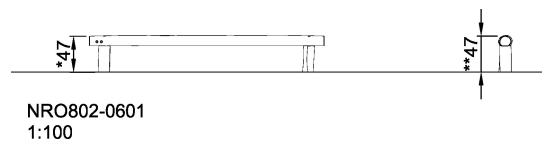

# Single balance beam

Product is available as FSC® Certified (FSC® C004450) robinia wood on request.

<b>Product Line</b>	Organic Robinia
<b>Category</b>	Traditional play, Sand and water play
<b>Age group</b>	3 - 12
<b>Max. fall height (CM)</b>	47
<b>Total height (CM)</b>	47
<b>Safety Zone</b>	17.3 m2

IN-  
GROU.

\* = Highest designated play surface.  
\*\* = Total height of product.

<b>Weight/heaviest parts</b>	kg.	<b>Installation (Manpower)</b>	Persons
<b>Concrete required</b>	NaN m3	<b>Installation (Hours)</b>	Hours
<b>Foundation amount/footing</b>	NaN	<b>Excavation</b>	NaN m3