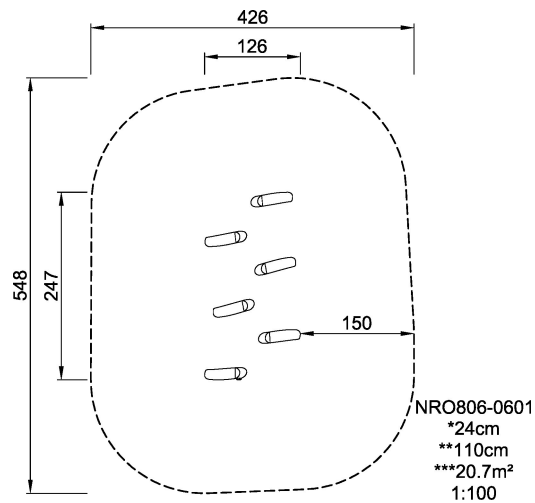

Product is available as FSC® Certified (FSC® C004450) robinia wood on request.

<b>Product Line</b>	Organic Robinia
<b>Category</b>	Traditional play, Sand and water play
<b>Age group</b>	3 - 12
<b>Max. fall height (CM)</b>	24
<b>Total height (CM)</b>	110
<b>Safety Zone</b>	20.7 m2

IN-  
GROU.

ASTM

\* = Highest designated play surface.  
\*\* = Total height of product.

<b>Weight/heaviest parts</b>	kg.	<b>Installation (Manpower)</b>	Persons
<b>Concrete required</b>	NaN m3	<b>Installation (Hours)</b>	Hours
<b>Foundation amount/footing</b>	NaN	<b>Excavation</b>	NaN m3