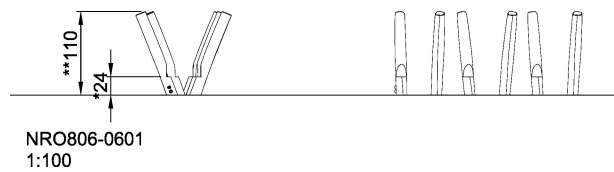

Product is available as FSC® Certified (FSC® C004450) robinia wood on request.

<b>Product Line</b>	Organic Robinia
<b>Category</b>	Traditional play, Sand and water play
<b>Age group</b>	3 - 12
<b>Max. fall height (CM)</b>	24
<b>Total height (CM)</b>	110
<b>Safety Zone</b>	20.7 m2

IN-  
GROU.

ASTM

\* = Highest designated play surface.  
\*\* = Total height of product.

<b>Weight/heaviest parts</b>	kg.	<b>Installation (Manpower)</b>	Persons
<b>Concrete required</b>	NaN m3	<b>Installation (Hours)</b>	Hours
<b>Foundation amount/footing</b>	NaN	<b>Excavation</b>	NaN m3