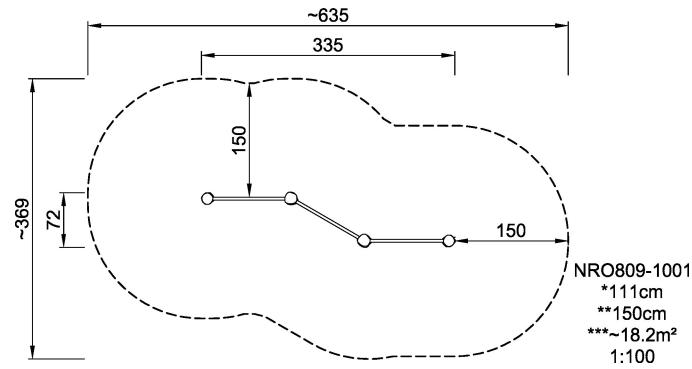

# Triple somersault

Product is available as FSC® Certified (FSC® C004450) robinia wood on request.

<b>Product Line</b>	Organic Robinia
<b>Category</b>	Traditional play, Sand and water play
<b>Age group</b>	4 - 12
<b>Max. fall height (CM)</b>	111
<b>Total height (CM)</b>	150
<b>Safety Zone</b>	18.2 m2

IN-  
GROU.

ASTM

\* = Highest designated play surface.  
\*\* = Total height of product.

<b>Weight/heaviest parts</b>	kg.	<b>Installation (Manpower)</b>	Persons
<b>Concrete required</b>	NaN m <sup>3</sup>	<b>Installation (Hours)</b>	Hours
<b>Foundation amount/footing</b>	NaN	<b>Excavation</b>	NaN m <sup>3</sup>