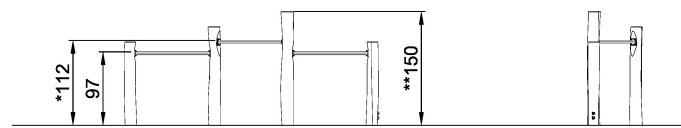

# Triple somersault

Product is available as FSC® Certified (FSC® C004450) robinia wood on request.

<b>Product Line</b>	Organic Robinia
<b>Category</b>	Traditional play, Sand and water play
<b>Age group</b>	4 - 12
<b>Max. fall height (CM)</b>	111
<b>Total height (CM)</b>	150
<b>Safety Zone</b>	18.2 m2

IN-  
GROU.

ASTM

\* = Highest designated play surface.  
\*\* = Total height of product.

<b>Weight/heaviest parts</b>	kg.	<b>Installation (Manpower)</b>	Persons
<b>Concrete required</b>	NaN m <sup>3</sup>	<b>Installation (Hours)</b>	Hours
<b>Foundation amount/footing</b>	NaN	<b>Excavation</b>	NaN m <sup>3</sup>