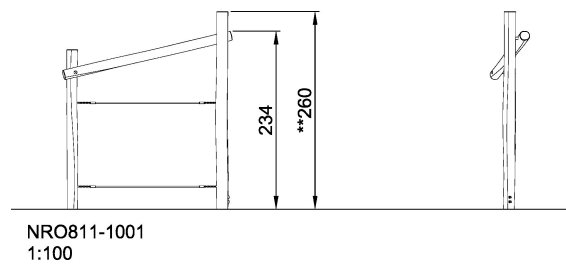

# NRO811 Rope bridge

Product is available as FSC® Certified (FSC® C004450) robinia wood on request.

<b>Product Line</b>	Organic Robinia
<b>Category</b>	Traditional play, Sand and water play
<b>Age group</b>	4 - 12
<b>Max. fall height (CM)</b>	30
<b>Total height (CM)</b>	260
<b>Safety Zone</b>	15.5 m2

IN-  
GROU.

ASTM

\* = Highest designated play surface.  
\*\* = Total height of product.

<b>Weight/heaviest parts</b>	kg.	<b>Installation (Manpower)</b>	Persons
<b>Concrete required</b>	NaN m <sup>3</sup>	<b>Installation (Hours)</b>	Hours
<b>Foundation amount/footing</b>	NaN	<b>Excavation</b>	NaN m <sup>3</sup>