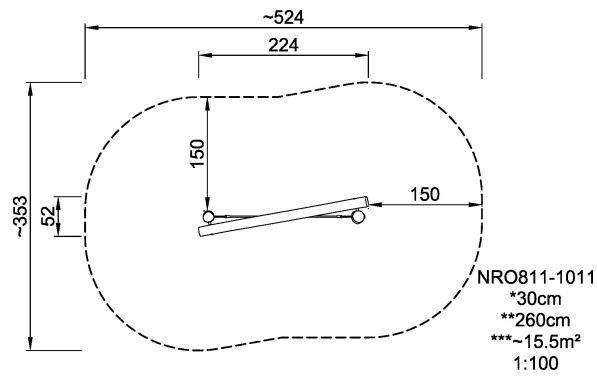

# NRO811 Rope bridge

Product is available as FSC® Certified (FSC® C004450) robinia wood on request.

<b>Product Line</b>	Organic Robinia
<b>Category</b>	Traditional play, Sand and water play
<b>Age group</b>	4 - 12
<b>Max. fall height (CM)</b>	30
<b>Total height (CM)</b>	260
<b>Safety Zone</b>	15.5 m2

IN-  
GROU.

ASTM

\* = Highest designated play surface.  
\*\* = Total height of product.

<b>Weight/heaviest parts</b>	kg.	<b>Installation (Manpower)</b>	Persons
<b>Concrete required</b>	NaN m <sup>3</sup>	<b>Installation (Hours)</b>	Hours
<b>Foundation amount/footing</b>	NaN	<b>Excavation</b>	NaN m <sup>3</sup>