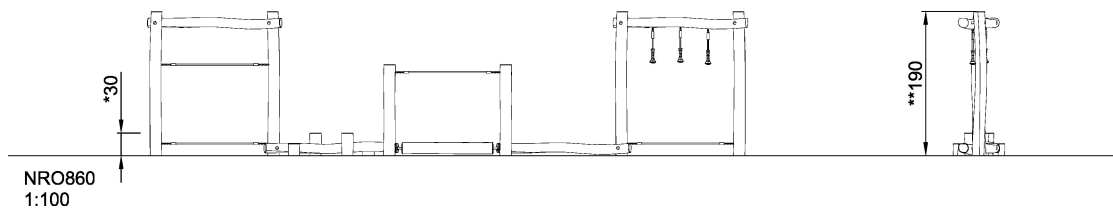

NRO860 Agility Trail 1

Product is available as FSC® Certified (FSC® C004450) robinia wood on request.

Product Line	Organic Robinia
Category	Traditional play, Sand and water play
Age group	6 - 12
Max. fall height (CM)	30
Total height (CM)	190
Safety Zone	34.6 m2

INCLUSIVE

IN-
GROU.

* = Highest designated play surface.
** = Total height of product.

Weight/heaviest parts	kg.	Installation (Manpower)	Persons
Concrete required	NaN m ³	Installation (Hours)	Hours
Foundation amount/footing	NaN	Excavation	NaN m ³