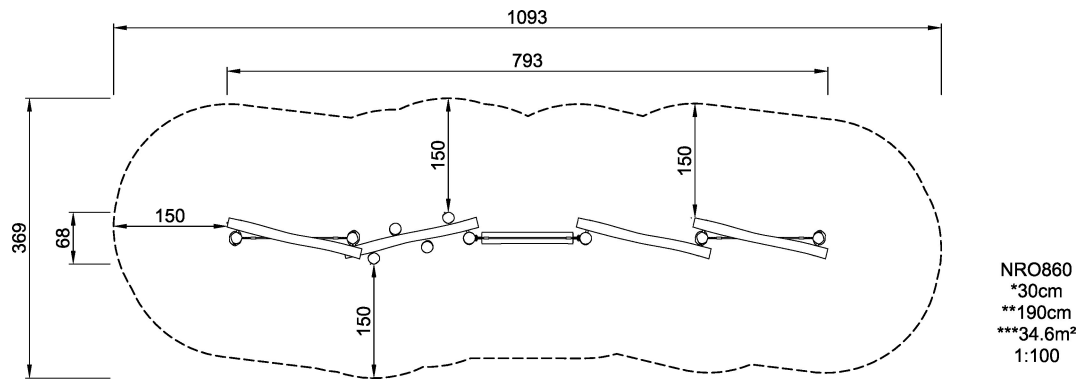

NRO860 Agility Trail 1

Product is available as FSC® Certified (FSC® C004450) robinia wood on request.

Product Line	Organic Robinia
Category	Traditional play, Sand and water play
Age group	6 - 12
Max. fall height (CM)	30
Total height (CM)	190
Safety Zone	34.6 m2

INCLUSIVE

IN-
GROU.

* = Highest designated play surface.
** = Total height of product.

Weight/heaviest parts	kg.	Installation (Manpower)	Persons
Concrete required	NaN m ³	Installation (Hours)	Hours
Foundation amount/footing	NaN	Excavation	NaN m ³