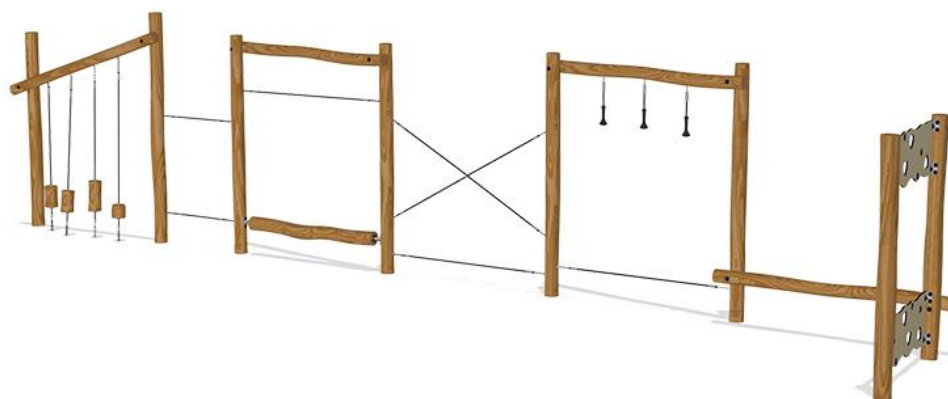

NRO863 Agility Trail 4

Product is available as FSC® Certified (FSC® C004450) robinia wood on request.

Product Line	Organic Robinia
Category	Traditional play, Sand and water play
Age group	6 - 12
Max. fall height (CM)	58
Total height (CM)	260
Safety Zone	47.5 m2

IN-
GROU.

* = Highest designated play surface.
** = Total height of product.

Weight/heaviest parts	kg.	Installation (Manpower)	Persons
Concrete required	NaN m ³	Installation (Hours)	Hours
Foundation amount/footing	NaN	Excavation	NaN m ³