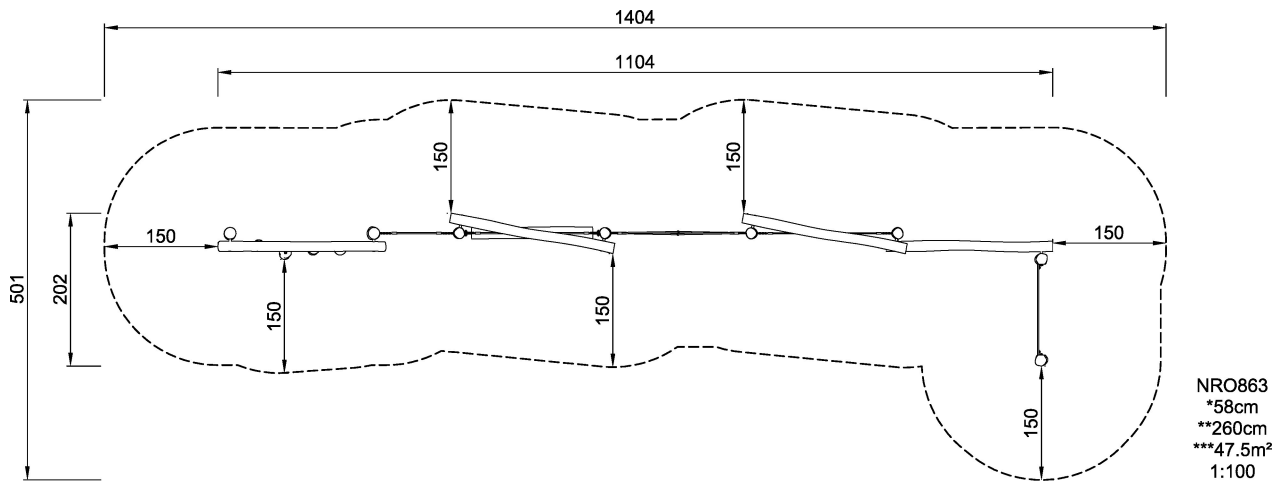

NRO863 Agility Trail 4

Product is available as FSC® Certified (FSC® C004450) robinia wood on request.

Product Line	Organic Robinia
Category	Traditional play, Sand and water play
Age group	6 - 12
Max. fall height (CM)	58
Total height (CM)	260
Safety Zone	47.5 m2

IN-
GROU.

* = Highest designated play surface.
** = Total height of product.

Weight/heaviest parts	kg.	Installation (Manpower)	Persons
Concrete required	NaN m ³	Installation (Hours)	Hours
Foundation amount/footing	NaN	Excavation	NaN m ³