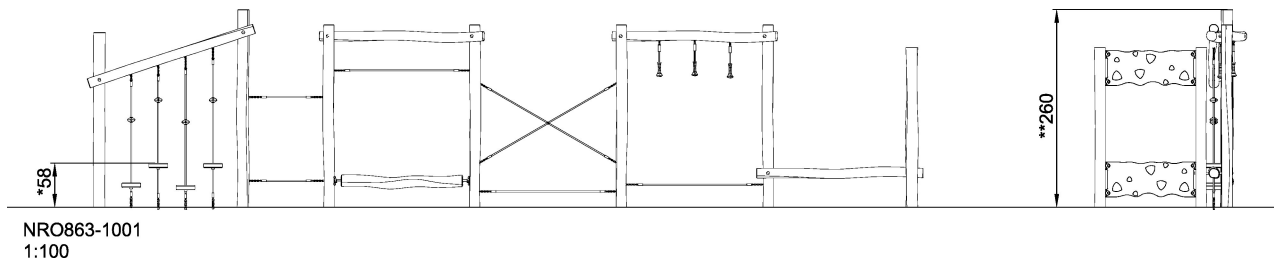

NRO863 Agility Trail 4

Product is available as FSC® Certified (FSC® C004450) robinia wood on request.

Product Line	Organic Robinia
Category	Traditional play, Sand and water play
Age group	6 - 12
Max. fall height (CM)	58
Total height (CM)	260
Safety Zone	47.5 m2

IN-
GROU.

* = Highest designated play surface.
** = Total height of product.

Weight/heaviest parts	kg.	Installation (Manpower)	Persons
Concrete required	NaN m ³	Installation (Hours)	Hours
Foundation amount/footing	NaN	Excavation	NaN m ³