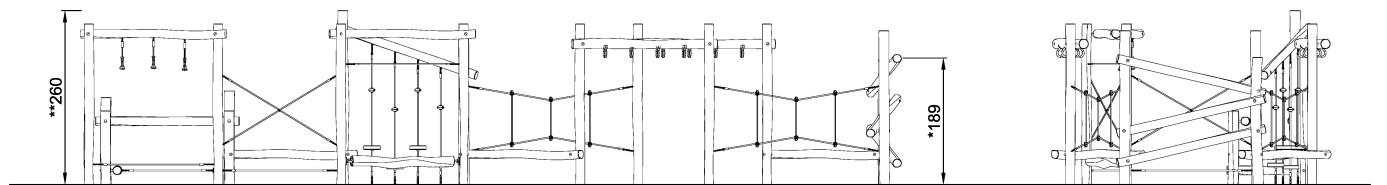

# NRO867 Agility Trail 8

Product is available as FSC® Certified (FSC® C004450) robinia wood on request.

<b>Product Line</b>	Organic Robinia
<b>Category</b>	Traditional play, Sand and water play
<b>Age group</b>	6 - 12
<b>Max. fall height (CM)</b>	189
<b>Total height (CM)</b>	260
<b>Safety Zone</b>	94 m2

IN-  
GROU.

NRO867-1001  
1:100

\* = Highest designated play surface.  
\*\* = Total height of product.

<b>Weight/heaviest parts</b>	kg.	<b>Installation (Manpower)</b>	Persons
<b>Concrete required</b>	NaN m3	<b>Installation (Hours)</b>	Hours
<b>Foundation amount/footing</b>	NaN	<b>Excavation</b>	NaN m3