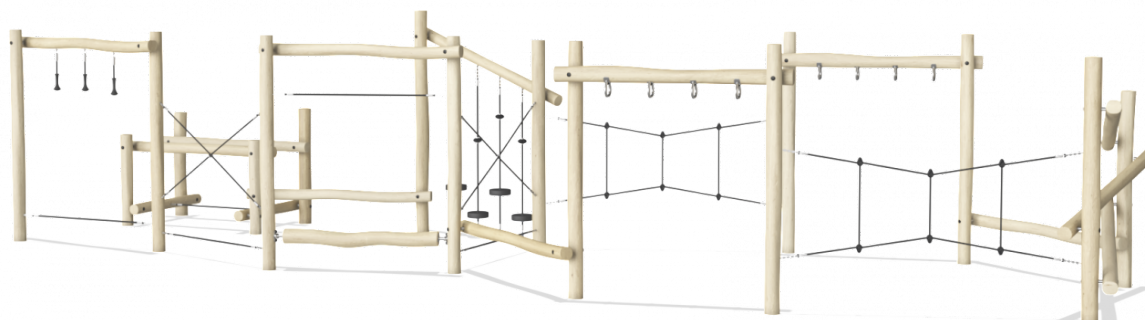

# NRO867 Agility Trail 8

Product is available as FSC® Certified (FSC® C004450) robinia wood on request.

<b>Product Line</b>	Organic Robinia
<b>Category</b>	Traditional play, Sand and water play
<b>Age group</b>	6 - 12
<b>Max. fall height (CM)</b>	189
<b>Total height (CM)</b>	260
<b>Safety Zone</b>	94 m2

IN-  
GROU.

NRO867-1001  
1:100

\* = Highest designated play surface.  
\*\* = Total height of product.

<b>Weight/heaviest parts</b>	kg.	<b>Installation (Manpower)</b>	Persons
<b>Concrete required</b>	NaN m3	<b>Installation (Hours)</b>	Hours
<b>Foundation amount/footing</b>	NaN	<b>Excavation</b>	NaN m3