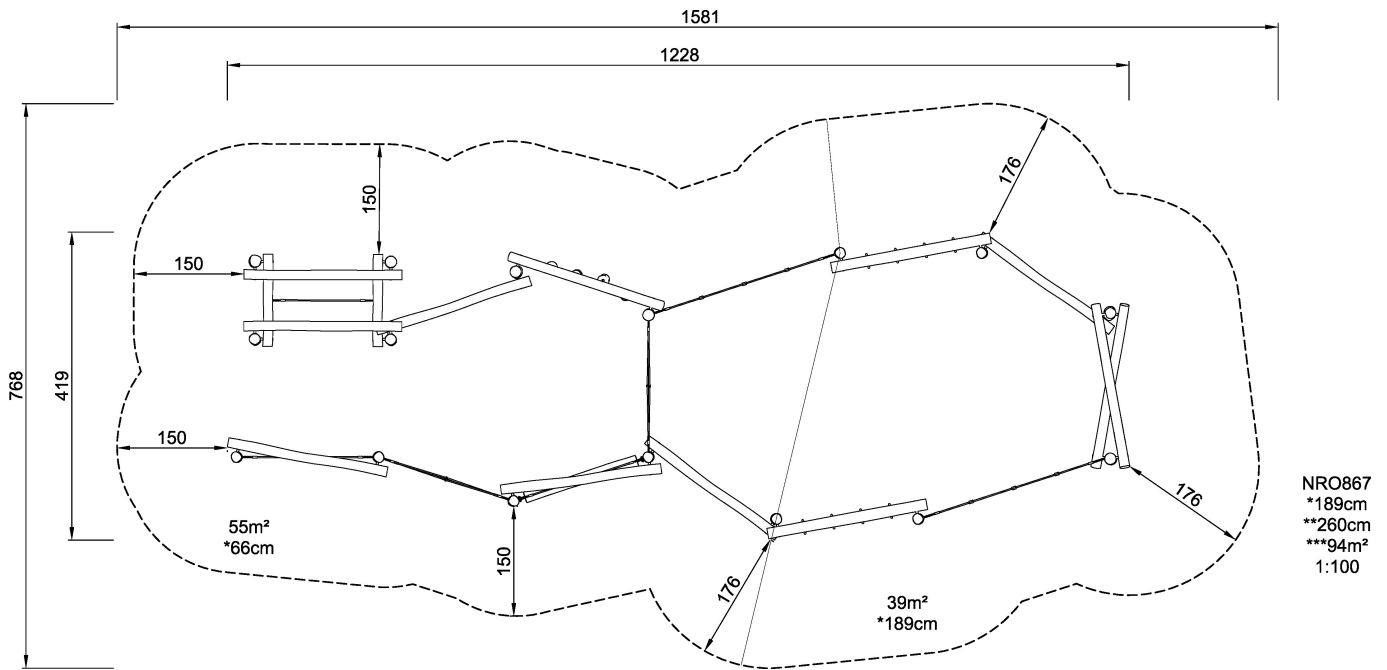

# NRO867 Agility Trail 8

Product is available as FSC® Certified (FSC® C004450) robinia wood on request.

<b>Product Line</b>	Organic Robinia
<b>Category</b>	Traditional play, Sand and water play
<b>Age group</b>	6 - 12
<b>Max. fall height (CM)</b>	189
<b>Total height (CM)</b>	260
<b>Safety Zone</b>	94 m2

IN-  
GROU.

NRO867-1001  
1:100

\* = Highest designated play surface.  
\*\* = Total height of product.

<b>Weight/heaviest parts</b>	kg.	<b>Installation (Manpower)</b>	Persons
<b>Concrete required</b>	NaN m3	<b>Installation (Hours)</b>	Hours
<b>Foundation amount/footing</b>	NaN	<b>Excavation</b>	NaN m3