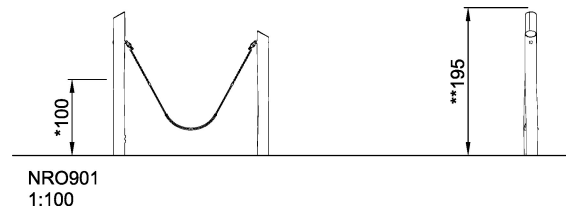

NRO901

One seat swing

Product is available as FSC® Certified (FSC® C004450) robinia wood on request.

Product Line	Organic Robinia
Category	Traditional play, Sand and water play
Age group	2 - 6
Max. fall height (CM)	100
Total height (CM)	195
Safety Zone	11.4 m2

SWING

INCLUSIVE

IN-
GROU.

* = Highest designated play surface.
** = Total height of product.

Weight/heaviest parts	kg.	Installation (Manpower)	Persons
Concrete required	NaN m3	Installation (Hours)	Hours
Foundation amount/footing	NaN	Excavation	NaN m3