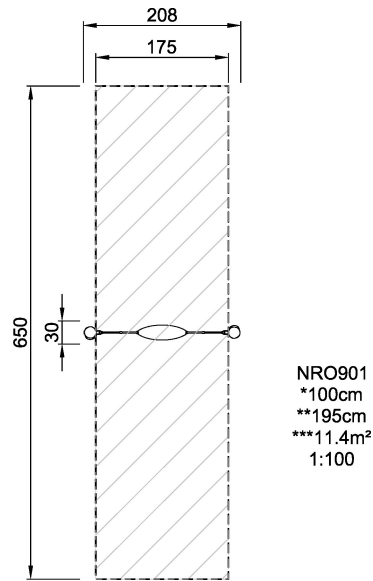

NRO901

One seat swing

Product is available as FSC® Certified (FSC® C004450) robinia wood on request.

Product Line	Organic Robinia
Category	Traditional play, Sand and water play
Age group	2 - 6
Max. fall height (CM)	100
Total height (CM)	195
Safety Zone	11.4 m2

SWING

INCLUSIVE

IN-
GROU.

* = Highest designated play surface.
** = Total height of product.

Weight/heaviest parts	kg.	Installation (Manpower)	Persons
Concrete required	NaN m3	Installation (Hours)	Hours
Foundation amount/footing	NaN	Excavation	NaN m3