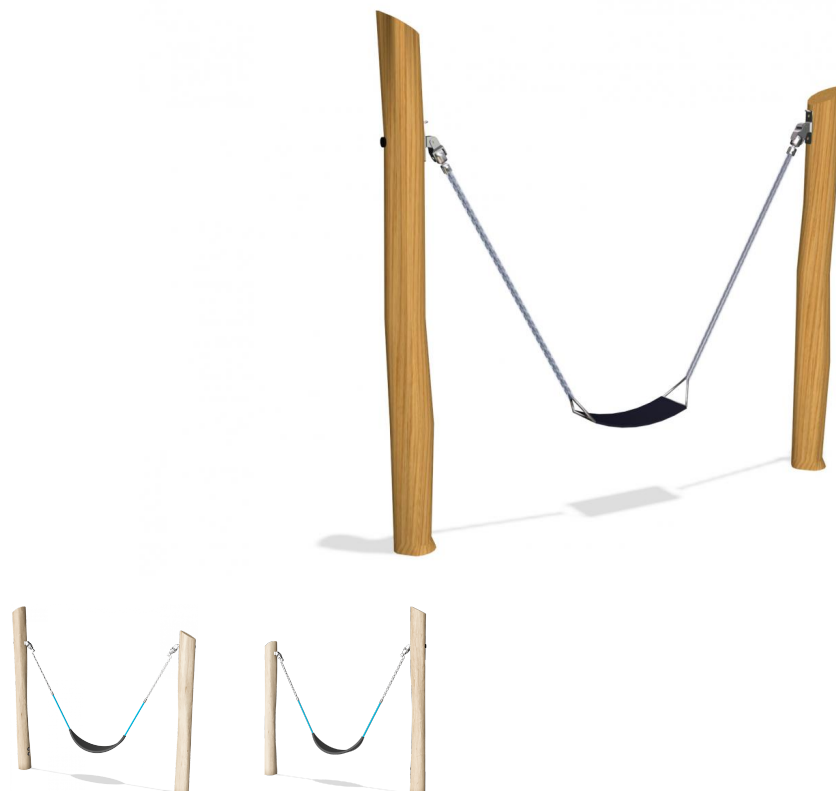

NRO901

One seat swing

Product is available as FSC® Certified (FSC® C004450) robinia wood on request.

Product Line	Organic Robinia
Category	Traditional play, Sand and water play
Age group	2 - 6
Max. fall height (CM)	100
Total height (CM)	195
Safety Zone	11.4 m2

SWING

INCLUSIVE

IN-
GROU.

* = Highest designated play surface.
** = Total height of product.

Weight/heaviest parts	kg.	Installation (Manpower)	Persons
Concrete required	NaN m3	Installation (Hours)	Hours
Foundation amount/footing	NaN	Excavation	NaN m3