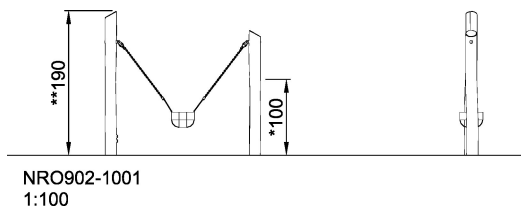

NRO902

One seat swing

Product is available as FSC® Certified (FSC® C004450) robinia wood on request.

Product Line	Organic Robinia
Category	Traditional play, Sand and water play
Age group	1 - 4
Max. fall height (CM)	100
Total height (CM)	190
Safety Zone	11.4 m2

**IN-
GROU.**

* = Highest designated play surface.
** = Total height of product.

Weight/heaviest parts	kg.	Installation (Manpower)	Persons
Concrete required	NaN m3	Installation (Hours)	Hours
Foundation amount/footing	NaN	Excavation	NaN m3