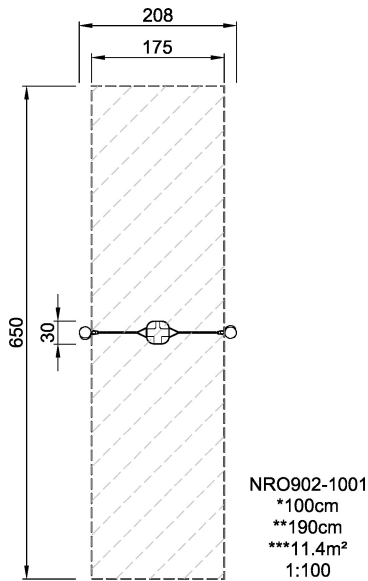

NRO902

One seat swing

Product is available as FSC® Certified (FSC® C004450) robinia wood on request.

Product Line	Organic Robinia
Category	Traditional play, Sand and water play
Age group	1 - 4
Max. fall height (CM)	100
Total height (CM)	190
Safety Zone	11.4 m2

**IN-
GROU.**

* = Highest designated play surface.
** = Total height of product.

Weight/heaviest parts	kg.	Installation (Manpower)	Persons
Concrete required	NaN m3	Installation (Hours)	Hours
Foundation amount/footing	NaN	Excavation	NaN m3