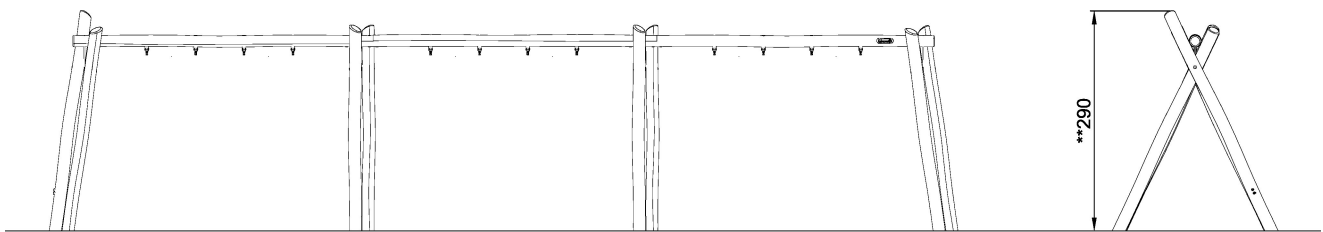

# Swing Frame for 6 Seats H2,5

**KOMPAN**<sup>®</sup>  
Let's play

Swing Frame for 6 Seats H2,5

<b>Product Line</b>	Organic Robinia
<b>Category</b>	Traditional play, Sand and water play
<b>Age group</b>	2 - 15
<b>Total height (CM)</b>	290

NRO926  
\*\*290cm  
\*\*\*0m<sup>2</sup>  
1:100

NRO926  
1:100

\* = Highest designated play surface.  
\*\* = Total height of product.

<b>Weight/heaviest parts</b>	kg.	<b>Installation (Manpower)</b>	Persons
<b>Concrete required</b>	NaN m3	<b>Installation (Hours)</b>	Hours
<b>Foundation amount/footing</b>	NaN	<b>Excavation</b>	NaN m3