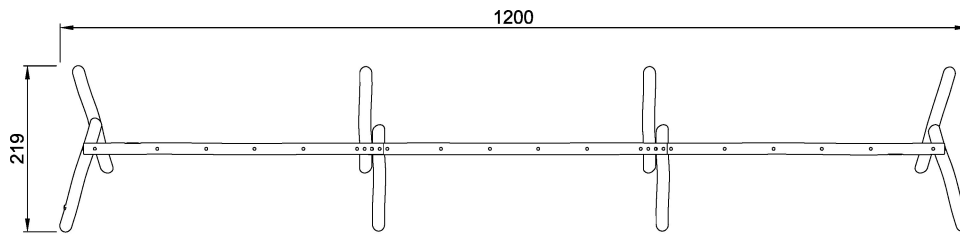

# Swing Frame for 6 Seats H2,5

**KOMPAN**<sup>®</sup>  
Let's play

Swing Frame for 6 Seats H2,5

<b>Product Line</b>	Organic Robinia
<b>Category</b>	Traditional play, Sand and water play
<b>Age group</b>	2 - 15
<b>Total height (CM)</b>	290

NRO926  
\*\*290cm  
\*\*\*0m<sup>2</sup>  
1:100

NRO926  
1:100

\* = Highest designated play surface.  
\*\* = Total height of product.

<b>Weight/heaviest parts</b>	kg.	<b>Installation (Manpower)</b>	Persons
<b>Concrete required</b>	NaN m3	<b>Installation (Hours)</b>	Hours
<b>Foundation amount/footing</b>	NaN	<b>Excavation</b>	NaN m3