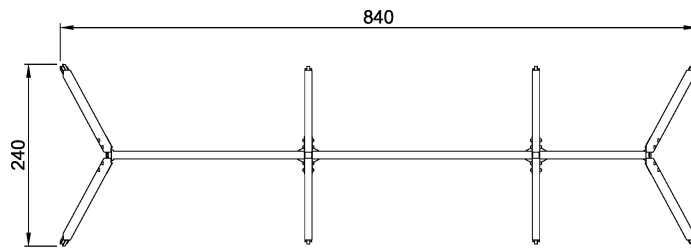

KSW905

A-Frame swing - frame for 5 seat

KOMPAN[®]
Let's play

KOMPAN swings can be configured to adapt individual needs & demands. All A-Frame swings are available in 2,0m and 2,5m height with posts of impregnated pine wood, hardwood or hot dip galvanized steel. As seats we offer standard swing seat, cradle seat, toddler seat or bird nests with a diameter of ø100cm or 120cm. Further the seats are available with either hot dip galvanized chains or stainless steel chains and if preferred with antiwrap suspensions. The modular swing system also enable multibay configurations with 2,3,4 or more sections.

Product Line Freestanding Play Equipment

Category Swings

Total height (CM)274

IN-
GROU.

KSW905-xx02
*XXcm
**274cm
***XXm²
1:100

KSW905
1:100

* = Highest designated play surface.
** = Total height of product.