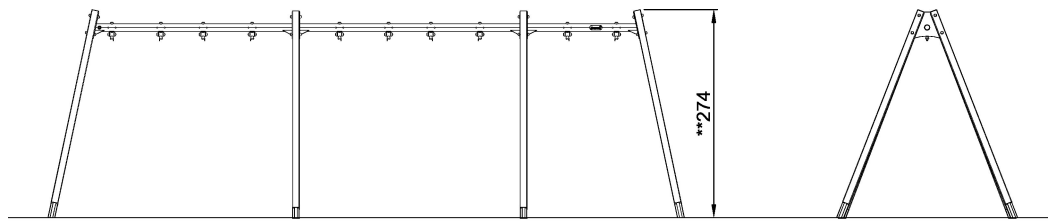

KSW905

A-Frame swing - frame for 5 seat

KOMPAN[®]
Let's play

KOMPAN swings can be configured to adapt individual needs & demands. All A-Frame swings are available in 2,0m and 2,5m height with posts of impregnated pine wood, hardwood or hot dip galvanized steel. As seats we offer standard swing seat, cradle seat, toddler seat or bird nests with a diameter of ø100cm or 120cm. Further the seats are available with either hot dip galvanized chains or stainless steel chains and if preferred with antiwrap suspensions. The modular swing system also enable multibay configurations with 2,3,4 or more sections.

Product Line Freestanding Play Equipment

Category Swings

Total height (CM)274

IN-
GROU.

KSW905-xx02
*XXcm
**274cm
***XXm²
1:100

KSW905
1:100

* = Highest designated play surface.
** = Total height of product.