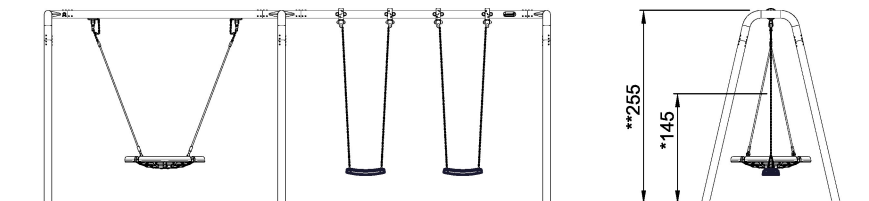

# 2 Bay Portal Swing 2,5 meters with Birds Nest Rope Seat. Anthracite legs & connector. Galvanized crossbeam. Antiwrap

KOMPAN swings can be configured to adapt individual needs & demands. All A-Frame swings are available in 2,0m and 2,5m height with posts of impregnated pine wood, hardwood or hot dip galvanized steel. As seats we offer standard swing seat, cradle seat, toddler seat or bird nests with a diameter of  $\varnothing$ 100cm or 120cm. Further the seats are available with either hot dip galvanized chains or stainless steel chains and if preferred with antiwrap suspensions. The modular swing system also enable multibay configurations with 2,3,4 or more sections.

<b>Product Line</b>	Freestanding Play Equipment
<b>Category</b>	Swings
<b>Age group</b>	4 - 10
<b>Max. fall height (CM)</b>	143
<b>Total height (CM)</b>	255
<b>Safety Zone</b>	41.5 m <sup>2</sup>

INCLUSIVE

IN-  
GROU.

ADA / INCLUSIVE

ASTM

KSW92012  
1:100

\* = Highest designated play surface.  
\*\* = Total height of product.

<b>Weight/heaviest parts</b>	kg.	<b>Installation (Manpower)</b>	Persons
<b>Concrete required</b>	NaN m3	<b>Installation (Hours)</b>	Hours
<b>Foundation amount/footing</b>	NaN	<b>Excavation</b>	NaN m3