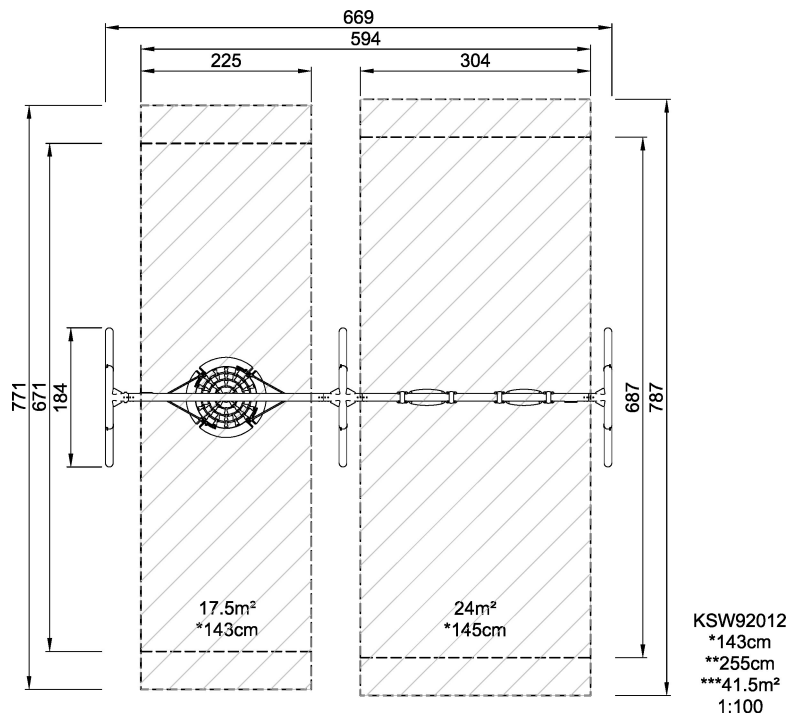

# 2 Bay Portal Swing 2,5 meters with Birds Nest Rope Seat. Anthracite legs & connector. Galvanized crossbeam. Antiwrap

KOMPAN swings can be configured to adapt individual needs & demands. All A-Frame swings are available in 2,0m and 2,5m height with posts of impregnated pine wood, hardwood or hot dip galvanized steel. As seats we offer standard swing seat, cradle seat, toddler seat or bird nests with a diameter of  $\varnothing$ 100cm or 120cm. Further the seats are available with either hot dip galvanized chains or stainless steel chains and if preferred with antiwrap suspensions. The modular swing system also enable multibay configurations with 2,3,4 or more sections.

<b>Product Line</b>	Freestanding Play Equipment
<b>Category</b>	Swings
<b>Age group</b>	4 - 10
<b>Max. fall height (CM)</b>	143
<b>Total height (CM)</b>	255
<b>Safety Zone</b>	41.5 m <sup>2</sup>

INCLUSIVE

IN-  
GROU.

ADA / INCLUSIVE

ASTM

KSW92012  
1:100

\* = Highest designated play surface.  
\*\* = Total height of product.

<b>Weight/heaviest parts</b>	kg.	<b>Installation (Manpower)</b>	Persons
<b>Concrete required</b>	NaN m3	<b>Installation (Hours)</b>	Hours
<b>Foundation amount/footing</b>	NaN	<b>Excavation</b>	NaN m3