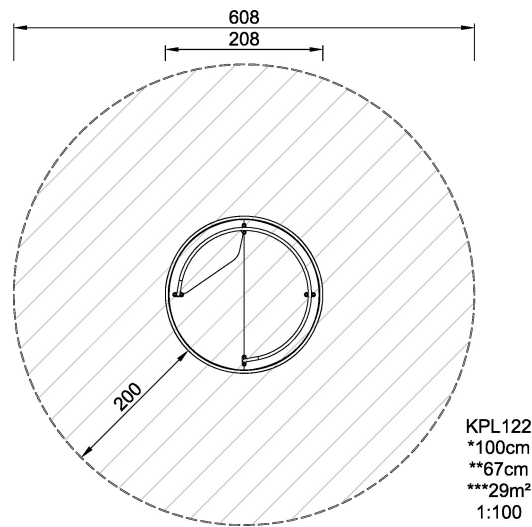

KPL122

Inclusive carousel with bars

Inclusive carousel with bars

Product Line Freestanding Play Equipment

Category Spinners & Carousels

Age from 2 - 8

Max. fall height (cm) 100

Total height (cm) 67

Safety Zone 29 m2

SENSORY

PULL

SOCIALIZE

PUSH

SPIN

INCLUSIVE

IN-
GROU.

* = Highest designated play surface.
** = Total height of product.

| | | | |
|----------------------------------|--------------------|--------------------------------|--------------------|
| Weight/heaviest parts | kg. | Installation (Manpower) | Persons |
| Concrete required | NaN m ³ | Installation (Hours) | Hours |
| Foundation amount/footing | NaN | Excavation | NaN m ³ |