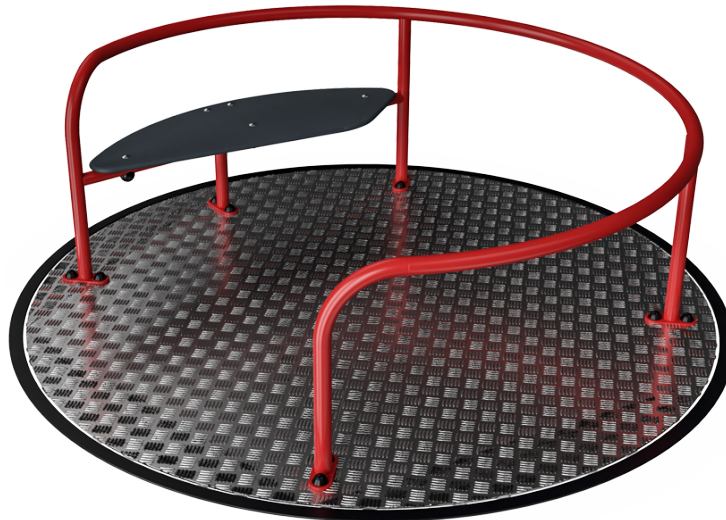

KPL122

Inclusive carousel with bars

Inclusive carousel with bars

Product Line Freestanding Play Equipment

Category Spinners & Carousels

Age from 2 - 8

Max. fall height (cm) 100

Total height (cm) 67

Safety Zone 29 m2

SENSORY

PULL

SOCIALIZE

PUSH

SPIN

INCLUSIVE

IN-
GROU.