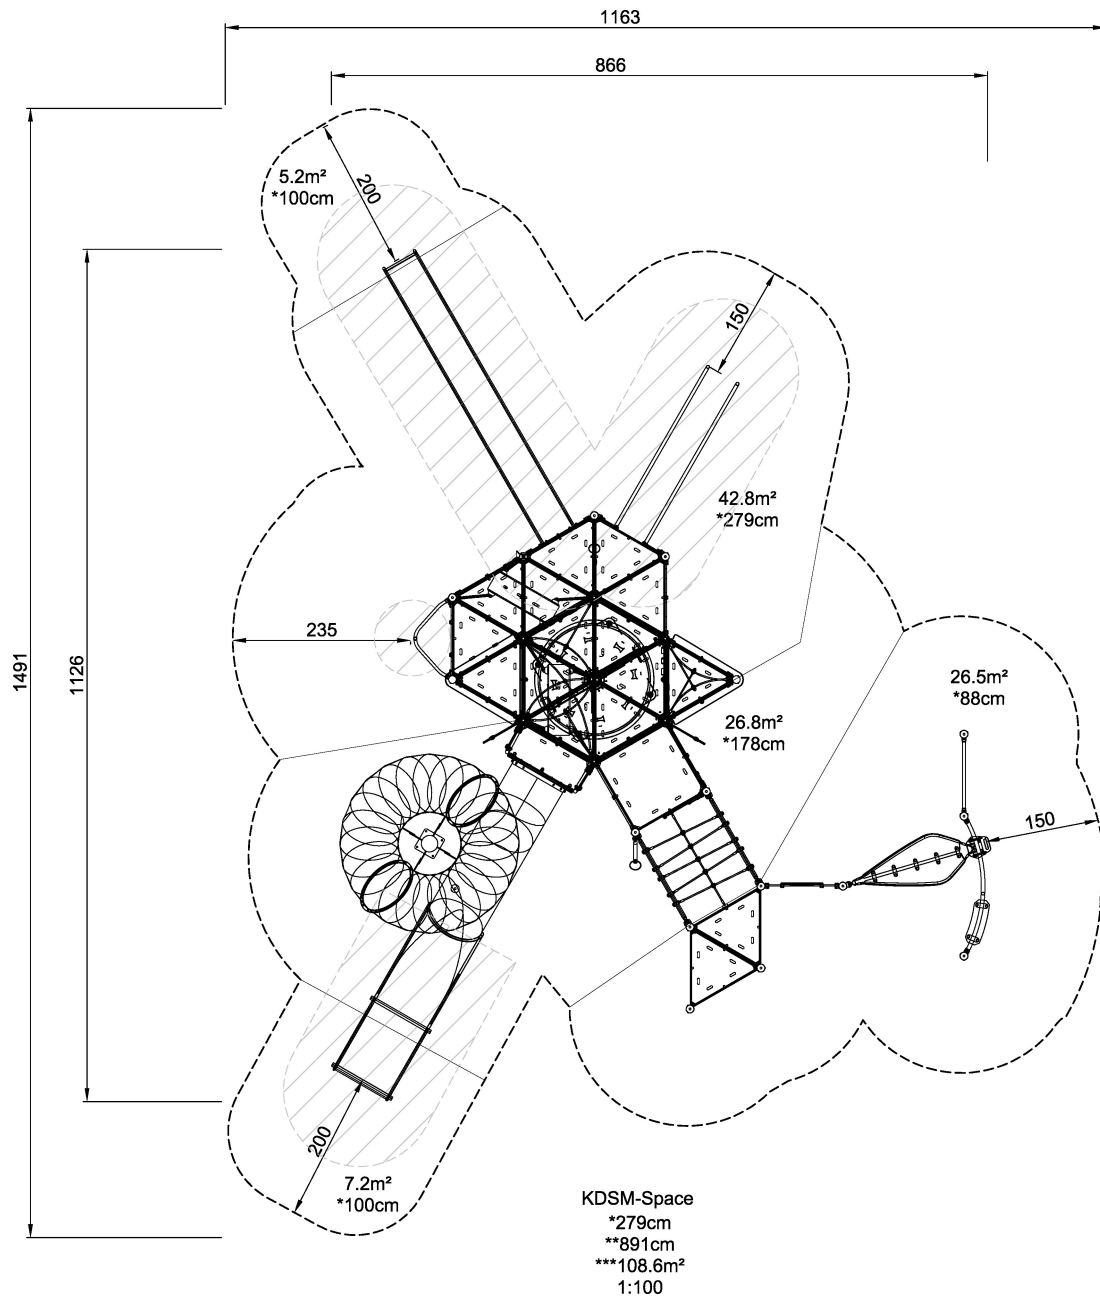

The Space GIANT stands as a true monument with a height of more than nine metres. The illustrations give the feeling of exploring space, finding planets or controlling the spaceship. The internal criss-cross climber not only develops motor skills, but also supports social interaction and turn taking, due to the many ways of getting on and off the ropes. Interactive play panels and hangout areas on the ground level provide a great relaxation area and play well into the theme of managing and repairing the rocket engine.

*Final designs and data depend on regional safety standards.*

<b>Product Line</b>	Play Systems
<b>Category</b>	GIANTS Inspirational Concepts
<b>Age from</b>	6+
<b>Max. fall height (cm)</b>	279
<b>Total height (cm)</b>	891
<b>Safety Zone</b>	108.6 m <sup>2</sup>

\* = Highest designated play surface.  
\*\* = Total height of product.

<b>Weight/heaviest parts</b>	kg.	<b>Installation (Manpower)</b>	Persons
<b>Concrete required</b>	NaN m3	<b>Installation (Hours)</b>	Hours
<b>Foundation amount/footing</b>	NaN	<b>Excavation</b>	NaN m3