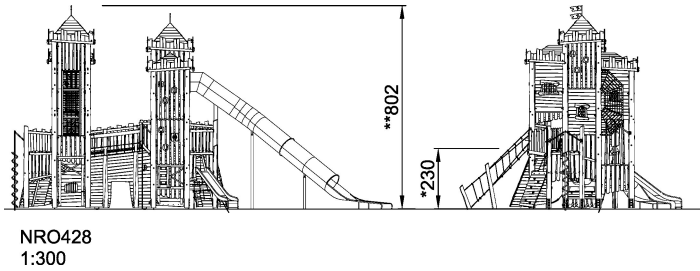

NRO428 Castle, Medium

Product Line	Nature Play
Category	Robinia Castles
Age from	6 - 12
Max. fall height (cm)	230
Total height (cm)	802
Safety Zone	124.9 m ²

* = Highest designated play surface.
** = Total height of product.