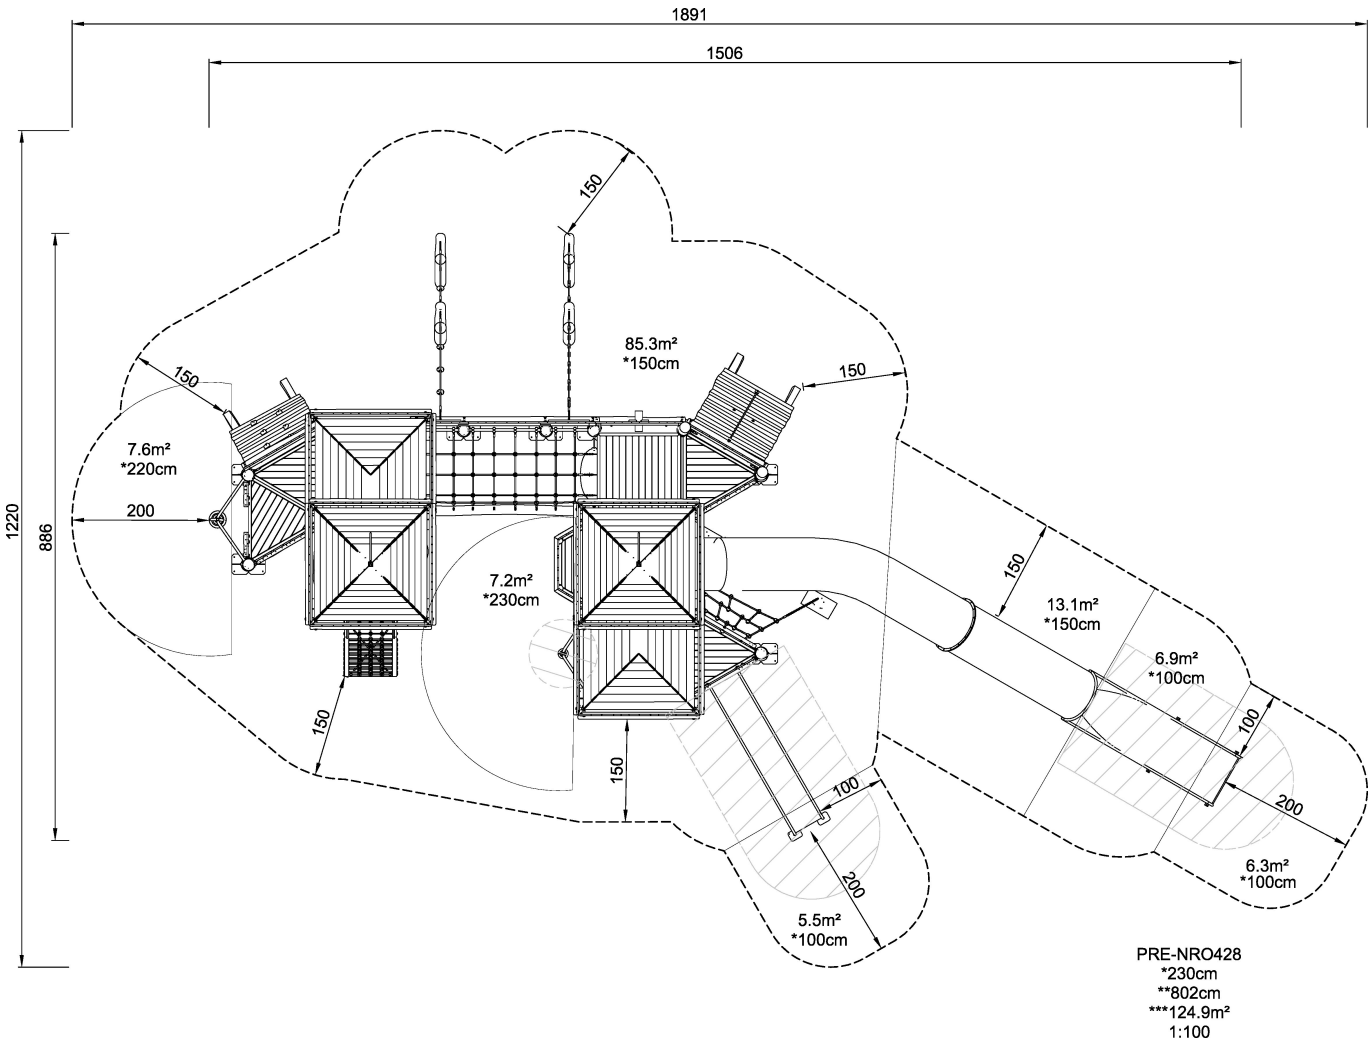

NRO428 Castle, Medium

Product Line	Nature Play
Category	Robinia Castles
Age from	6 - 12
Max. fall height (cm)	230
Total height (cm)	802
Safety Zone	124.9 m ²

* = Highest designated play surface.
** = Total height of product.

Weight/heaviest parts	kg.	Installation (Manpower)	Persons
Concrete required	NaN m3	Installation (Hours)	Hours