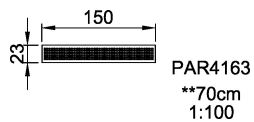

Product Line Outdoor Furniture

Category AGORA

Total height (cm)70

**SUR-
FACE**

**IN-
GROU.**

* = Highest designated play surface.
** = Total height of product.

Weight/heaviest parts	kg.	Installation (Manpower)	Persons
Concrete required	NaN m3	Installation (Hours)	Hours
Foundation amount/footing	NaN	Excavation	NaN m3