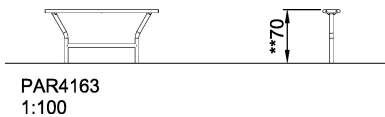

Product Line Outdoor Furniture

Category AGORA

Total height (cm)70

**SUR-
FACE**

**IN-
GROU.**

* = Highest designated play surface.
** = Total height of product.

Weight/heaviest parts	kg.	Installation (Manpower)	Persons
Concrete required	NaN m3	Installation (Hours)	Hours
Foundation amount/footing	NaN	Excavation	NaN m3