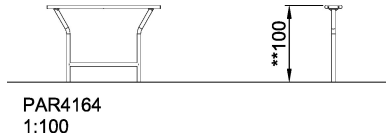

**Product Line** Outdoor Furniture

**Category** AGORA

**Total height (cm)**100

**SUR-  
FACE**

**IN-  
GROU.**

\* = Highest designated play surface.  
\*\* = Total height of product.

<b>Weight/heaviest parts</b>	kg.	<b>Installation (Manpower)</b>	Persons
<b>Concrete required</b>	NaN m3	<b>Installation (Hours)</b>	Hours
<b>Foundation amount/footing</b>	NaN	<b>Excavation</b>	NaN m3