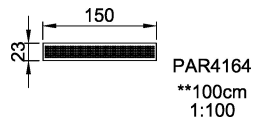

**Product Line** Outdoor Furniture

**Category** AGORA

**Total height (cm)**100

**SUR-  
FACE**

**IN-  
GROU.**

\* = Highest designated play surface.  
\*\* = Total height of product.

<b>Weight/heaviest parts</b>	kg.	<b>Installation (Manpower)</b>	Persons
<b>Concrete required</b>	NaN m3	<b>Installation (Hours)</b>	Hours
<b>Foundation amount/footing</b>	NaN	<b>Excavation</b>	NaN m3