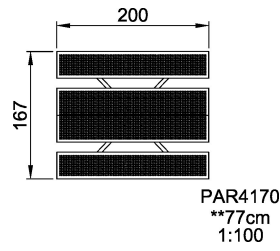

Product Line Outdoor Furniture

Category AGORA

Total height (cm)77

**SUR-
FACE** **IN-
GROU.**

* = Highest designated play surface.
** = Total height of product.

Weight/heaviest parts	kg.	Installation (Manpower)	Persons
Concrete required	NaN m3	Installation (Hours)	Hours
Foundation amount/footing	NaN	Excavation	NaN m3