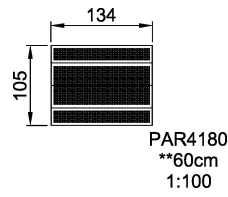

# AGORA Steel Picnic Mini Benchtable Set

---

**Product Line** Outdoor Furniture

**Category** AGORA

---

**Total height (cm)**60

---

**SUR-  
FACE**

**IN-  
GROU.**

PAR4180  
1:100

\* = Highest designated play surface.  
\*\* = Total height of product.

<b>Weight/heaviest parts</b>	kg.	<b>Installation (Manpower)</b>	Persons
<b>Concrete required</b>	NaN m3	<b>Installation (Hours)</b>	Hours
<b>Foundation amount/footing</b>	NaN	<b>Excavation</b>	NaN m3