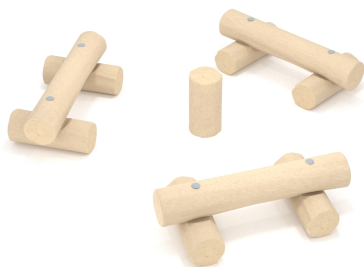

Product technical sheet

ROBINIA RB1349

Product data

Length	210 cm
Width	180 cm
Total height	40 cm
Availability of spare parts	YES

Data is subject to change without prior notice.

Material specification

- Construction made of Robinia - very durable acacia wood with a diameter of ~ 18 cm without sharp edges, resistant to weather conditions,
- Screws covered with plastic caps and/or stainless steel screws,

Additional information

- small architecture, complementary element of the playground;
- no sharp edges or chinks that would pose a danger of jimming the head, fingers or any other body parts;
- render is for reference only, the actual appearance of the equipment and its color may vary;