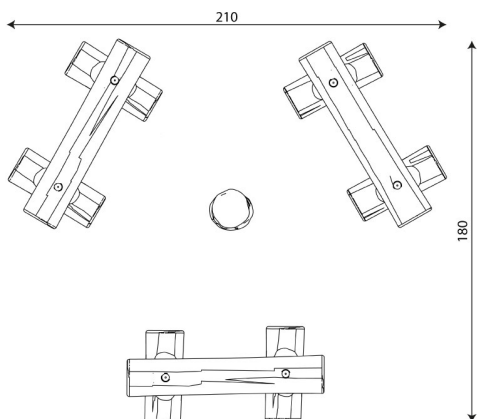

Product technical sheet

ROBINIA RB1349

Product data

Length	210 cm
Width	180 cm
Total height	40 cm
Availability of spare parts	YES

Data is subject to change without prior notice.

Material specification

- Construction made of Robinia - very durable acacia wood with a diameter of ~ 18 cm without sharp edges, resistant to weather conditions,
- Screws covered with plastic caps and/or stainless steel screws,

Additional information

- small architecture, complementary element of the playground;
- no sharp edges or chinks that would pose a danger of jimming the head, fingers or any other body parts;
- render is for reference only, the actual appearance of the equipment and its color may vary;