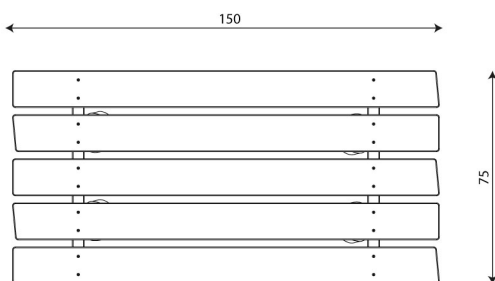

Material specification

- Seats/backrests made of Robinia - very durable acacia wood without sharp edges, resistant to weather conditions,
- Stainless steel screws,

Additional information

- small architecture, complementary element of the playground;
- no sharp edges or chinks that would pose a danger of jimmieing the head, fingers or any other body parts;
- anchoring on flat surface, 80/70/60 cm deep;
- render is for reference only, the actual appearance of the equipment and its color may vary;

Guarantee

30 30 year guarantee - Structural strength of steel and stainless steel components

15 15 year guarantee - Structural failure of steel and stainless steel, for dynamic equipment

10 10 year guarantee - Structural failure of high density polyethylene and high pressure laminates components

5 5 year guarantee - Corrosion of stainless steel and hot dip galvanized and powder coated components; against bark beetles and rot in case of wooden structural elements

Detailed information in the guarantee card

Vinci Group Sp. z o.o.
Seminaryjna 9 Street
99-400 Łowicz

VAT: 534-250-14-46
PHONE: +48 42 203 24 99 ext. 26
M: +48 793 404 991

biuro@vinci-play.com
info@vinci-play.com
www.vinci-play.com