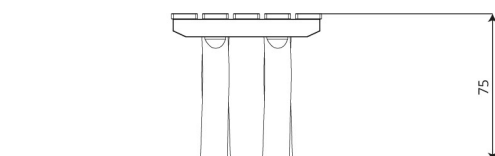

Material specification

- Seats/backrests made of Robinia - very durable acacia wood without sharp edges, resistant to weather conditions,
- Stainless steel screws,

Additional information

- small architecture, complementary element of the playground;
- no sharp edges or chinks that would pose a danger of jimmieing the head, fingers or any other body parts;
- anchoring on flat surface, 80/70/60 cm deep;
- render is for reference only, the actual appearance of the equipment and its color may vary;

Guarantee

30 30 year guarantee - Structural strength of steel and stainless steel components

15 15 year guarantee - Structural failure of steel and stainless steel, for dynamic equipment

10 10 year guarantee - Structural failure of high density polyethylene and high pressure laminates components

5 5 year guarantee - Corrosion of stainless steel and hot dip galvanized and powder coated components; against bark beetles and rot in case of wooden structural elements

Detailed information in the guarantee card

Vinci Group Sp. z o.o.
Seminaryjna 9 Street
99-400 Łowicz

VAT: 534-250-14-46
PHONE: +48 42 203 24 99 ext. 26
M: +48 793 404 991

biuro@vinci-play.com
info@vinci-play.com
www.vinci-play.com