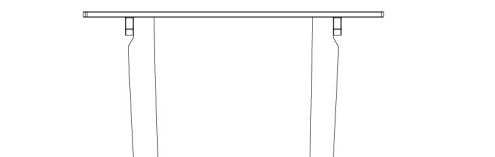

Material specification

- Seats/backrests made of Robinia - very durable acacia wood without sharp edges, resistant to weather conditions,
- Stainless steel screws,

Additional information

- small architecture, complementary element of the playground;
- no sharp edges or chinks that would pose a danger of jimmieing the head, fingers or any other body parts;
- anchoring on flat surface, 80/70/60 cm deep;
- render is for reference only, the actual appearance of the equipment and its color may vary;

Guarantee

30 30 year guarantee - Structural strength of steel and stainless steel components

15 15 year guarantee - Structural failure of steel and stainless steel, for dynamic equipment

10 10 year guarantee - Structural failure of high density polyethylene and high pressure laminates components

5 5 year guarantee - Corrosion of stainless steel and hot dip galvanized and powder coated components; against bark beetles and rot in case of wooden structural elements

Detailed information in the guarantee card

Vinci Group Sp. z o.o.
Seminaryjna 9 Street
99-400 Łowicz

VAT: 534-250-14-46
PHONE: +48 42 203 24 99 ext. 26
M: +48 793 404 991

biuro@vinci-play.com
info@vinci-play.com
www.vinci-play.com