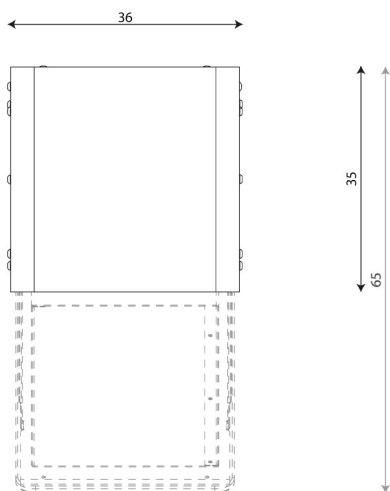

Product technical sheet

PARK 0934

Product data

Length	36 cm
Width	35 cm
Total height	100 cm
Capacity	44 L
Availability of spare parts	YES

Data is subject to change without prior notice.

Material specification

- Powder galvanized and powder coated steel construction,
- Side panels made of durable HDPE plate, resistant to weather conditions
- Stainless steel screws and/or screws covered with plastic caps,

Additional information

- small architecture, complementary element of the playground;
- no sharp edges or chinks that would pose a danger of jimmieing the head, fingers or any other body parts;
- render is for reference only, the actual appearance of the equipment and its color may vary;

Guarantee

30 30 year guarantee - Structural strength of steel and stainless steel components

15 15 year guarantee - Structural failure of steel and stainless steel, for dynamic equipment

10 10 year guarantee - Structural failure of high density polyethylene and high pressure laminates components

5 5 year guarantee - Corrosion of stainless steel and hot dip galvanized and powder coated components; against bark beetles and rot in case of wooden structural elements

Detailed information in the guarantee card

Vinci Group Sp. z o.o.
Seminaryjna 9 Street
99-400 Łowicz

VAT: 534-250-14-46
PHONE: +48 42 203 24 99 ext. 26
M: +48 793 404 991

biuro@vinci-play.com
info@vinci-play.com
www.vinci-play.com