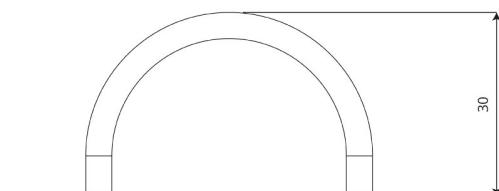

Guarantee

- **30** 30 year guarantee - Structural strength of steel and stainless steel components
- **15** 15 year guarantee - Structural failure of steel and stainless steel, for dynamic equipment
- **10** 10 year guarantee - Structural failure of high density polyethylene and high pressure laminates components
- **5** 5 year guarantee - Corrosion of stainless steel and hot dip galvanized and powder coated components; against bark beetles and rot in case of wooden structural elements

Detailed information in the guarantee card

Vinci Group Sp. z o.o.
Seminaryjna 9 Street
99-400 Łowicz

VAT: 534-250-14-46
PHONE: +48 42 203 24 99 ext. 26
M: +48 793 404 991

biuro@vinci-play.com
info@vinci-play.com
www.vinci-play.com