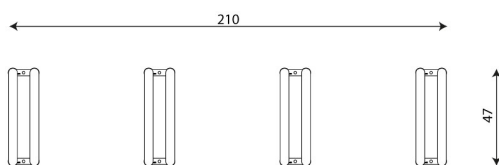

**Product technical sheet**

**PARK 0940**

**Product data**

Length	210 cm
Width	47 cm
Total height	30 cm
Availability of spare parts	YES
Color options	●

Data is subject to change without prior notice.

**Material specification**

- Powder galvanized and powder coated steel construction,
- Stainless steel screws and/or screws covered with plastic caps,

**Additional information**

- small architecture, complementary element of the playground;
- no sharp edges or chinks that would pose a danger of jimmie the head, fingers or any other body parts;
- render is for reference only, the actual appearance of the equipment and its color may vary;