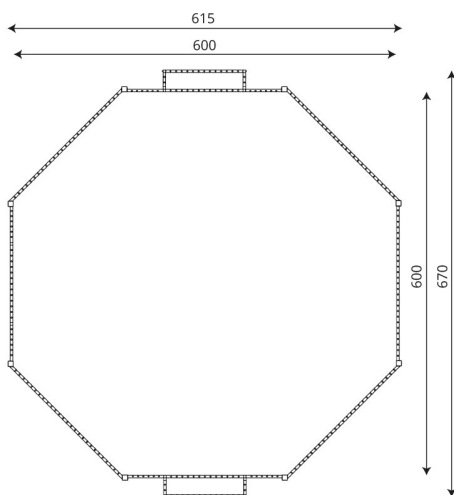

### Product data

Length	615 cm
Width	670 cm
Total height	105 cm
Age group	3+ years
In accordance with norm EN	15312:2007+A1:2010
Weight of the heaviest part	34,2 kg
Dimensions of the largest part	242 cm
Availability of spare parts	YES