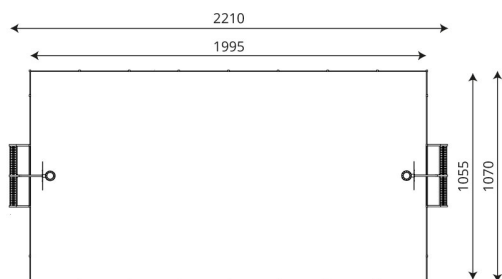

Product technical sheet

ARENA 2405C-10x23

Product data

Length	2210 cm
Width	1070 cm
Total height	385 cm
Age group	3+ years
In accordance with norm EN	15312:2007+A1:2010
Weight of the heaviest part	34 kg
Dimensions of the largest part	370 cm
Availability of spare parts	YES

Data is subject to change without prior notice.

Material specification

- Hot-dip galvanized steel structure with a 80 x 80 mm profile,
- Panels made of hot-dip galvanized steel and/or of HDPE plates, resistant to weather conditions and/or made of a durable recycled composite, resistant to moisture and low temperatures,
- The goal made of hot-dip galvanized steel and HDPE board, resistant to weather conditions,
- Baskets made of hot-dip galvanized steel, boards made of HDPE,
- Stainless steel screws and/or screws covered with plastic caps,
- Safe end caps on top of the structure made of rubber or polypropylene,

Additional information

- Generally available equipment for practicing many sports; equipment adapted for the disabled;
- an easily visible information board about compliance with the PN-EN 15312+A1:2010 standard should be provided near the device;
- equipment has a certificate issued by an accredited entity or a declaration of conformity;
- no sharp edges or chinks that would pose a danger of jimmie the head, fingers or any other body parts;
- anchoring on flat surface, 80/70/60 cm deep;
- render is for reference only, the actual appearance of the equipment and its color may vary;