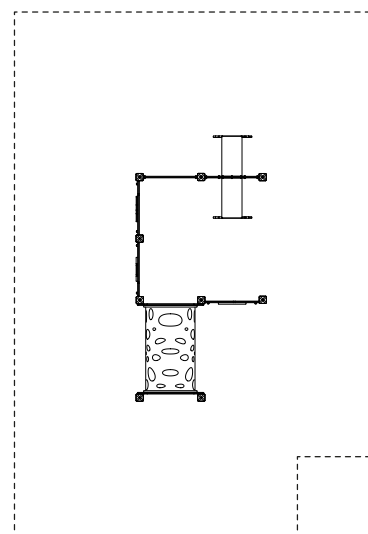

**CRAWLING**

**INTERACTIVE GAME**

<b>CATALOG COLLECTION</b>	FUN COLLECTION
<b>DIMENSIONS (L x W x H) in cm</b>	330 x 160 x 120
<b>MAXIMUM CFH</b>	-
<b>IMPACT ATTENUATING SURFACE</b>	min. 28,25 m <sup>2</sup> - MAX 29,25 m <sup>2</sup>
<b>SUGGESTED AGE OF USE</b>	3 - 5
<b>COMPOSITION</b>	<ul style="list-style-type: none"> <li>- n°9 timber or aluminium poles 9x9cm</li> <li>- n°3 HDPE sheet playpanels</li> <li>- n°1 bench with divider</li> <li>- n°1 HDPE sheet and metal tunnel</li> </ul>

**SECURITY AREA**

460

630

Make a proper security surface according to CFH. **Periodic maintenance is mandatory**, following manual supplied to customer.