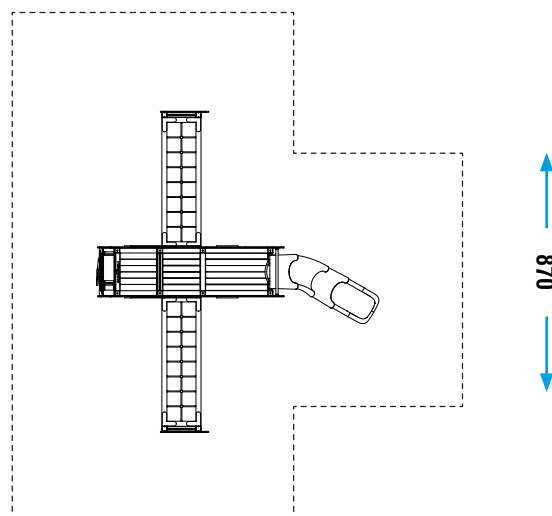

Make a proper security surface according to CFH. **Periodic maintenance is mandatory**, following manual supplied to customer.