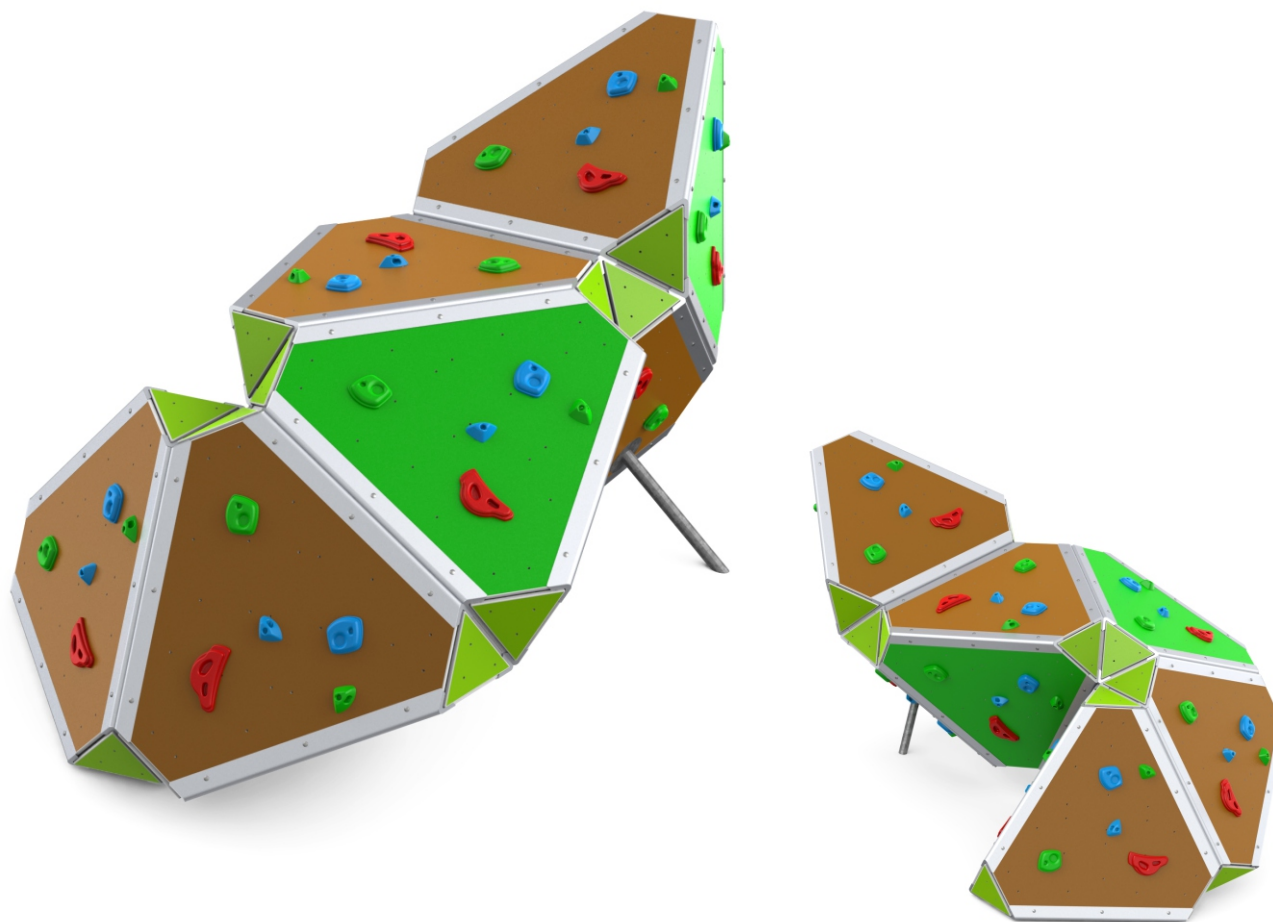

### art. 7554 BASTET

#### CLIMBING

■ CATALOG COLLECTION	PLAYGROUND ESSENTIALS
■ PRODUCT CODE AND NAME	7554 BASTET
■ DIMENSIONS	L. 330cm - W. 300cm - H 210cm
■ SUGGESTED AGE OF USE	5-12 years
■ COMPOSITION	19mm thick HDPE sheet climbing walls jointed together by 30/10 metal sheet inner plates and external 20/10 metal sheet angulars. Equipped with 65 rosin quarz sand handles.