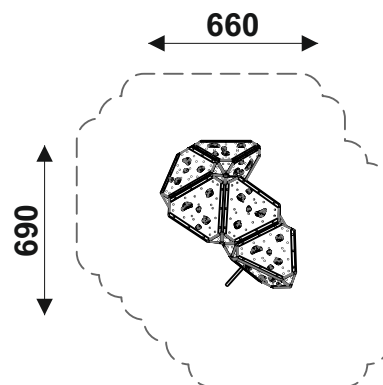

■ SECURITY AREA:

IMPACT ATTENUATING SURFACE:

MAX. 49,00 m²
MIN. 42,25 m²

MAXIMUM CFH:
210cm

- Make a proper security surface according to CFH.
- Periodic maintenance is mandatory, following manual supplied to customer.