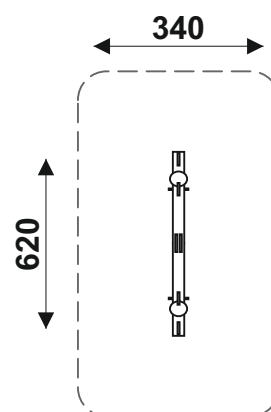

PRODUCT SHEET

art. 800 BILICO 2 POSTI

ROCKING

<ul style="list-style-type: none"> ■ CATALOG COLLECTION ■ PRODUCT CODE AND NAME ■ DIMENSIONS ■ SUGGESTED AGE OF USE ■ COMPOSITION 	<p>PLAYGROUND ESSENTIALS</p> <p>800 BILICO 2 POSTI</p> <p>L. 320cm - W. 40cm - H 50cm</p> <p>3-12 years</p> <p>19mm thick HDPE sheet shapes, with HDPE seats and plastic handles and footrests. Central beam built up with two aluminium 90x90mm poles with rubber pyramidal caps on edges. Powder coated metal sheet joint stirrup. Oscillating on two central Ø200mm crushing free steel springs and and a central pivot with bearings. HDPE sheet panels with engravings aside.</p>
--	--

■ SECURITY AREA:

IMPACT ATTENUATING SURFACE:

MAX. 21,00 m²
MIN. 21,00 m²

MAXIMUM CFH:

-
(GRASS IS ENOUGH)

- Make a proper security surface according to CFH.
- Periodic maintenance is mandatory, following manual supplied to customer.