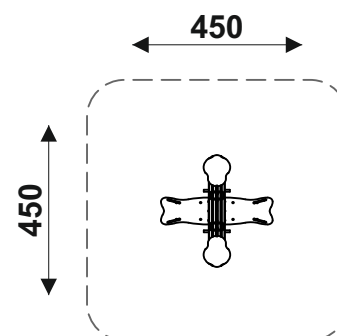

PRODUCT SHEET

art. 838 MISHA

ROCKING

■ CATALOG COLLECTION PLAYGROUND ESSENTIALS

■ PRODUCT CODE AND NAME 838 MISHA

■ DIMENSIONS L. 150cm - W. 150cm - H 90cm

■ SUGGESTED AGE OF USE 3-12 years

■ COMPOSITION

19mm thick HDPE sheet central shape, with HDPE seats and plastic handles and footrests.
Central beam built up with two aluminium 90x90mm poles with rubber pyramidal caps on edges.
Powder coated metal sheet joint stirrup.
Oscillating on two Ø200mm crushing free steel springs.

■ SECURITY AREA:

IMPACT ATTENUATING SURFACE:

MAX. 12,25 m²
MIN. 12,25 m²

MAXIMUM CFH:
-
(GRASS IS ENOUGH)

- Make a proper security surface according to CFH.
- Periodic maintenance is mandatory, following manual supplied to customer.