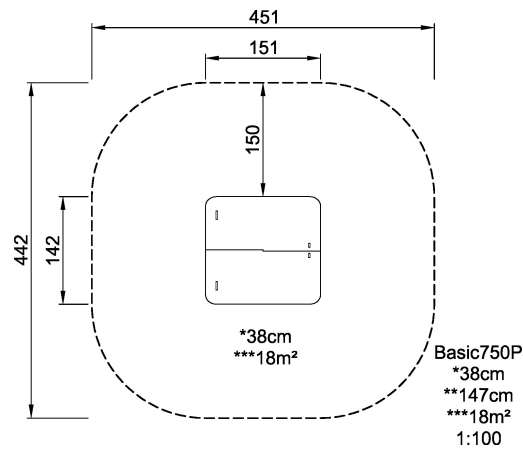

Product Line	Traditional Play
Category	Playhouses
Age group	1 - 6
Max. fall height (CM)	38
Total height (CM)	147
Safety Zone	18 m2

SOCIALIZE

DRAMATIC
PLAY

INCLUSIVE

**SUR-
FACE**

* = Highest designated play surface.
** = Total height of product.

Weight/heaviest parts	kg.	Installation (Manpower)	Persons
Concrete required	NaN m ³	Installation (Hours)	Hours
Foundation amount/footing	NaN	Excavation	NaN m ³