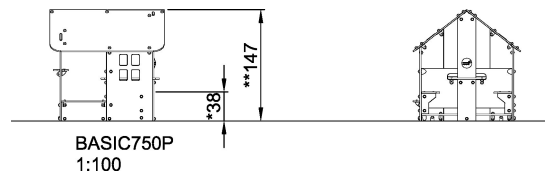

Product Line	Traditional Play
Category	Playhouses
Age group	1 - 6
Max. fall height (CM)	38
Total height (CM)	147
Safety Zone	18 m2

SOCIALIZE

DRAMATIC
PLAY

INCLUSIVE

**SUR-
FACE**

* = Highest designated play surface.
** = Total height of product.