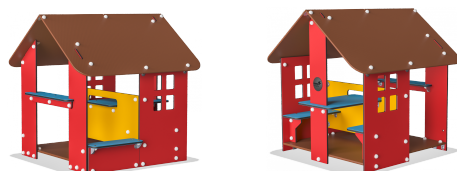

BASIC750 Playhouse

The KOMPAN playhouse can become whatever the child wants it to be. A house a fort or even a den. The Play House allows for imagination and creativity. Note to Australian customers: This product is not available in your region, please contact your local KOMPAN agent for alternative materials

Product Line	Traditional Play
Category	Playhouses
Age group	1 - 6
Max. fall height (CM)	38
Total height (CM)	147
Safety Zone	18 m2

SOCIALIZE

DRAMATIC
PLAY

INCLUSIVE

**SUR-
FACE**

* = Highest designated play surface.
** = Total height of product.