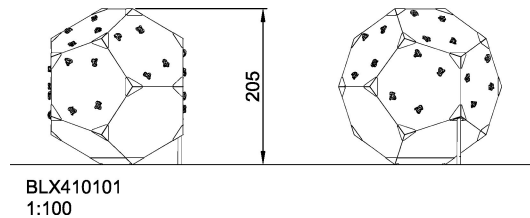

BLX410101 BLOQX 1

The Single BLOQX can stand alone, due to its slightly oversized proportions with three different panel colours. The climbing experience on this lonely module with its broader sides and therefore more roomy climbing area, is different from the more concentrated clustered structures. Also the less experienced climber can get the satisfaction of having reached a top with a view. Each side has 4 climbing grips arranged in a varied pattern to assist the climber. Different climbing events can be arranged when the climbers focus on using a special coloured grip or a panel colour. The Single BLOQX has a strong visual quality that is a powerful invitation to the climbing landscape that BLOQX offers. Together with a cluster of BLOQX the single module creates an interesting diverse climbing attraction.

Product Line	Urban climbing
Category	BLOQX™
Age group	8 - 15
Max. fall height (CM)	205
Total height (CM)	205
Safety Zone	19.8 m2

SOCIALIZE

CLIMB

**SUR-
FACE**

ADA / INCLUSIVE

ASTM

* = Highest designated play surface.
** = Total height of product.