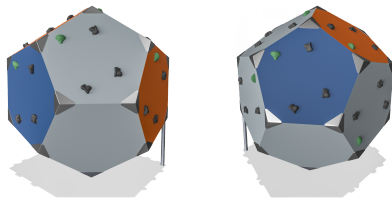

BLX410101 BLOQX 1

The Single BLOQX can stand alone, due to its slightly oversized proportions with three different panel colours. The climbing experience on this lonely module with its broader sides and therefore more roomy climbing area, is different from the more concentrated clustered structures. Also the less experienced climber can get the satisfaction of having reached a top with a view. Each side has 4 climbing grips arranged in a varied pattern to assist the climber. Different climbing events can be arranged when the climbers focus on using a special coloured grip or a panel colour. The Single BLOQX has a strong visual quality that is a powerful invitation to the climbing landscape that BLOQX offers. Together with a cluster of BLOQX the single module creates an interesting diverse climbing attraction.

Product Line	Urban climbing
Category	BLOQX™
Age group	8 - 15
Max. fall height (CM)	205
Total height (CM)	205
Safety Zone	19.8 m2

SOCIALIZE

CLIMB

**SUR-
FACE**

ADA / INCLUSIVE

ASTM

* = Highest designated play surface.
** = Total height of product.