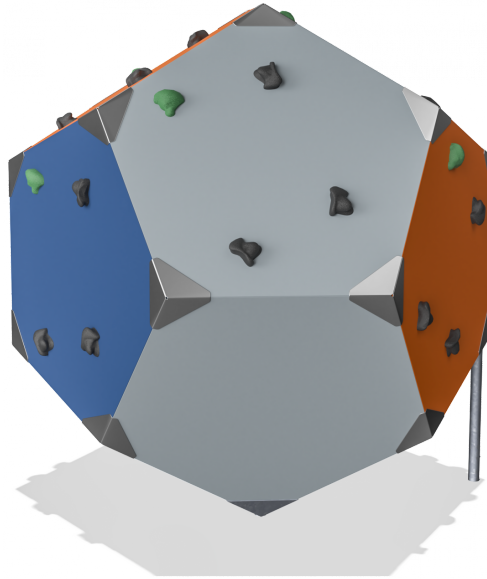

BLX410101 BLOQX 1

The Single BLOQX can stand alone, due to its slightly oversized proportions with three different panel colours. The climbing experience on this lonely module with its broader sides and therefore more roomy climbing area, is different from the more concentrated clustered structures. Also the less experienced climber can get the satisfaction of having reached a top with a view. Each side has 4 climbing grips arranged in a varied pattern to assist the climber. Different climbing events can be arranged when the climbers focus on using a special coloured grip or a panel colour. The Single BLOQX has a strong visual quality that is a powerful invitation to the climbing landscape that BLOQX offers. Together with a cluster of BLOQX the single module creates an interesting diverse climbing attraction.

Product Line	Urban climbing
Category	BLOQX™
Age group	8 - 15
Max. fall height (CM)	205
Total height (CM)	205
Safety Zone	19.8 m2

SOCIALIZE

CLIMB

**SUR-
FACE**

ADA / INCLUSIVE

ASTM

* = Highest designated play surface.
** = Total height of product.