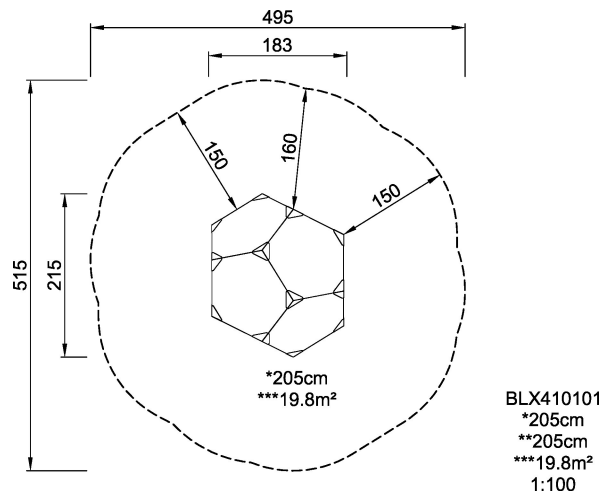

BLX410101 BLOQX 1

The Single BLOQX can stand alone, due to its slightly oversized proportions with three different panel colours. The climbing experience on this lonely module with its broader sides and therefore more roomy climbing area, is different from the more concentrated clustered structures. Also the less experienced climber can get the satisfaction of having reached a top with a view. Each side has 4 climbing grips arranged in a varied pattern to assist the climber. Different climbing events can be arranged when the climbers focus on using a special coloured grip or a panel colour. The Single BLOQX has a strong visual quality that is a powerful invitation to the climbing landscape that BLOQX offers. Together with a cluster of BLOQX the single module creates an interesting diverse climbing attraction.

Product Line	Urban climbing
Category	BLOQX™
Age group	8 - 15
Max. fall height (CM)	205
Total height (CM)	205
Safety Zone	19.8 m2

SOCIALIZE

CLIMB

**SUR-
FACE**

ADA / INCLUSIVE

ASTM

* = Highest designated play surface.
** = Total height of product.